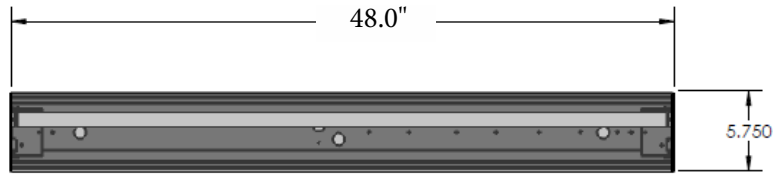

FEATURES & SPECIFICATIONS

INTENDED USE

Our LED wraparound fixtures bring clean lines and clear light to commercial LED or residential office lighting interiors. Our sleek, stylish design is perfect for any space. The wraparound design allows for easy installation and provides a clean, modern look.

67F3;>E

11136-8

4.6

Construction: Housing is 22 gauge baked white enamel cold rolled steel

873FGD7E

Wraparound

Housing

Wattage: 36W (2x18W)

Lumens: 2100 lms

6" H

Prismatic Acrylic

Emergency Backup Battery

Lamp Included

9E

Ordering Information:

Example: (11136-4-24W-30K-WP)

Model	Color Temp	Options
11136-4	30K 3000K 35K 3500K 40K 4000K 50K 5000K	EM Emergency Backup Battery