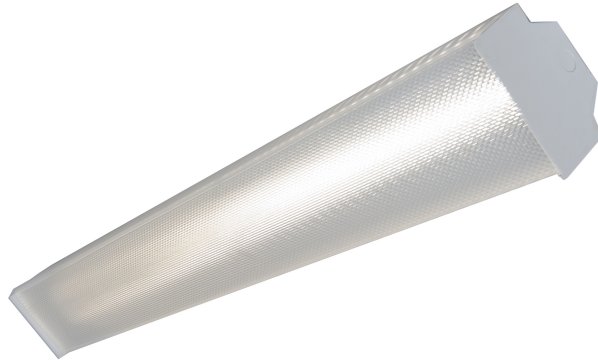

FEATURES & SPECIFICATIONS

INTENDED USE

Our LED wraparound fixtures bring clean lines and clear light to commercial LED or residential office lighting interiors. Our sleek, stylish design is perfect for any space. The wraparound design allows for easy installation and provides a clean, modern look.

67F3;>E

11136-8

4.6

**Construction:** Housing is 22 gauge baked white enamel cold rolled steel

873FGD7E

Wraparound

Housing

**Wattage:** 36W (2x18W)

**Lumens:** 2100 lms

6" H

Prismatic Acrylic

Emergency Backup Battery

Lamp Included

9E

Ordering Information:

Example: (11136-4-24W-30K-WP)