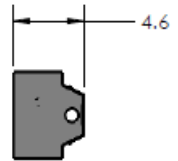

FEATURES & SPECIFICATIONS

INTENDED USE

Our LED wraparound fixtures bring clean lines and clear light to commercial LED or residential office lighting interiors. Our sleek, stylish design is perfect for any space. The wraparound design allows for easy installation and provides a clean, modern look.

67F3;>E

11136-8

4.6

Construction: Housing is 22 gauge baked white enamel cold rolled steel

873FGD7E

Wraparound

Housing

Wattage: 36W (2x18W)

Lumens: 2100 lms

6" H

Prismatic Acrylic

Emergency Backup Battery

Lamp Included

9E

Ordering Information:

Example: (11136-4-24W-30K-WP)

Model	Color Temp	Options
11136-4	30K 3000K 35K 3500K 40K 4000K 50K 5000K	EM Emergency Backup Battery