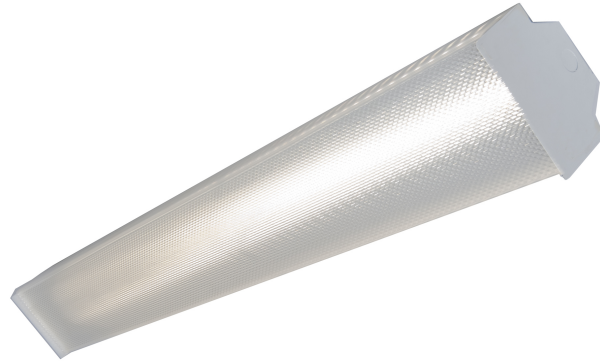

FEATURES & SPECIFICATIONS

INTENDED USE

Our LED wraparound fixtures bring clean lines and clear light to commercial LED or residential office lighting interiors. Our sleek, stylish design is perfect for any modern interior. The wraparound design provides a clean, unobstructed light source, making it ideal for use in offices, retail stores, and other commercial environments.

67F3;>E

11136-4

4.65

**Construction:** Housing is 22 gauge baked white enamel cold rolled steel

873FGD7E

Wraparound

18W (1x18W)

**Wattage:** 18W (1x18W)

**Lumens:** 2100 lms

6" H

Prismatic Acrylic

Emergency Backup Battery

Lamp Included

EF;@9E

Ordering Information:

Example: (11136-4-24W-30K-WP)