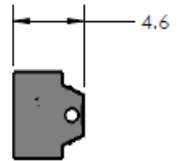

FEATURES & SPECIFICATIONS

INTENDED USE

Our LED wraparound fixtures bring clean lines and clear light to commercial LED or residential office lighting interiors. Our sleek, stylish design is perfect for any modern interior. The wraparound design provides a clean, unobstructed light source, making it ideal for use in offices, retail stores, and other commercial environments.

67F3;>E

11136-4

4.65

Construction: Housing is 22 gauge baked white enamel cold rolled steel

873FGD7E

Wraparound

18W (1x18W)

Wattage: 18W (1x18W)

Lumens: 2100 lms

6" H

Prismatic Acrylic

Emergency Backup Battery

Lamp Included

EF;@9E

Ordering Information:

Example: (11136-4-24W-30K-WP)

Model	Color Temp	Options
11136-4	30K 3000K 35K 3500K 40K 4000K 50K 5000K	EM Emergency Backup Battery

11136-4 LED Surface Mount Wraparound 6" Light Fixture