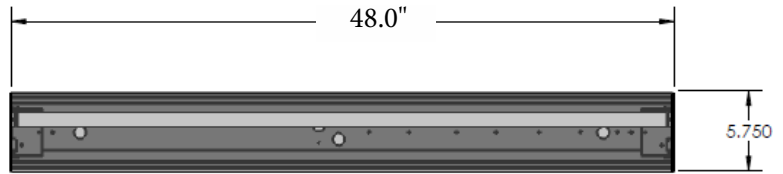

FEATURES & SPECIFICATIONS

INTENDED USE

Our LED wraparound fixtures bring clean lines and clear light to commercial LED or residential office lighting interiors. Our sleek, stylish design is perfect for any modern interior. The wraparound design provides a clean, unobstructed light source, making it ideal for use in offices, retail stores, and other commercial environments.

67F3;>E

11136-4

4.65

Construction: Housing is 22 gauge baked white enamel cold rolled steel

873FGD7E

Wraparound

18W (1x18W)

Wattage: 18W (1x18W)

Lumens: 2100 lms

6" H

Prismatic Acrylic

Emergency Backup Battery

Lamp Included

EF;@9E

Ordering Information:

Example: (11136-4-24W-30K-WP)

Model	Color Temp	Options
11136-4	30K 3000K 35K 3500K 40K 4000K 50K 5000K	EM Emergency Backup Battery

11136-4 LED Surface Mount Wraparound 6" Light Fixture