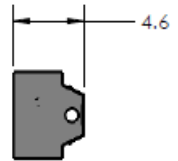

FEATURES & SPECIFICATIONS

INTENDED USE

Our LED Surface Mount Wraparound fixtures bring clean lines and clear light to commercial LED or residential office lighting interiors. Our sleek, stylish fixtures are designed to enhance any space. They are available in a variety of finishes and colors to match your decor.

67F3;>E

11136-2

28 5 24 4.6

Construction: Housing is 22 gauge baked white enamel cold rolled steel

873FGD7E

Wraparound

Housing

Wattage: 15W (1x15W)

Lumens: 1700 lms

6" H

Prismatic Acrylic

Emergency Backup Battery

Lamp Included

EF;@9E

Ordering Information:

Example: (11136-2-30K-WP)

Model	Color Temp	Options
11136-2	35K 3500K 40K 4000K 50K 5000K	EM Emergency Backup Battery

3 11136-2 LED Surface Mount Wraparound Light Fixture