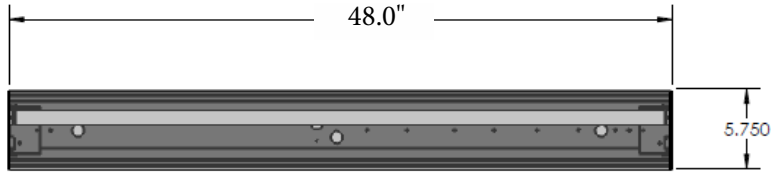

FEATURES & SPECIFICATIONS

INTENDED USE

Our LED Surface Mount Wraparound fixtures bring clean lines and clear light to commercial LED or residential office lighting interiors. Our sleek, stylish fixtures are designed to enhance any space. They are available in a variety of finishes and colors to match your decor.

67F3;>E

11136-2

28 5 24 4.6

Construction: Housing is 22 gauge baked white enamel cold rolled steel

873FGD7E

Wraparound

Housing

Wattage: 15W (1x15W)

Lumens: 1700 lms

6" H

Prismatic Acrylic

Emergency Backup Battery

Lamp Included

EF;@9E

Ordering Information:

Example: (11136-2-30K-WP)

Model	Color Temp	Options
11136-2	35K 3500K 40K 4000K 50K 5000K	EM Emergency Backup Battery

3 11136-2 LED Surface Mount Wraparound Light Fixture