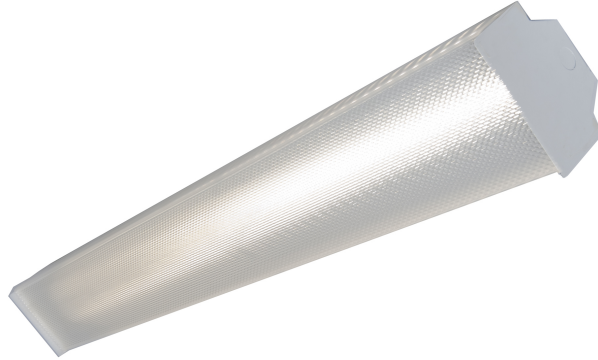

FEATURES & SPECIFICATIONS

INTENDED USE

Our LED Surface Mount Wraparound fixtures bring clean lines and clear light to commercial LED or residential office lighting interiors. Our sleek, stylish fixtures are designed to enhance any space. They are available in a variety of finishes and colors to match your decor.

67F3;>E

11136-2

28 5 24 4.6

Construction: Housing is 22 gauge baked white enamel cold rolled steel

873FGD7E

Wraparound

Housing

Wattage: 15W (1x15W)

Lumens: 1700 lms

6" H

Prismatic Acrylic

Emergency Backup Battery

Lamp Included

EF;@9E

Ordering Information:

Example: (11136-2-30K-WP)