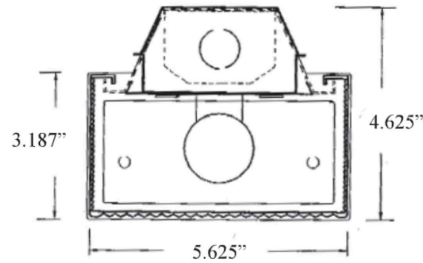

Project Name:

Type:

Quantity:

Alcon 11136 RFT Linear Surface-Mounted Ceiling Wraparound Light

FIXTURE SPECIFICATIONS

INTENDED USE

The commercial-grade surface-mounted wraparound light is ideal for high-traffic walkways of industrial and institutional spaces like stairwells, parking lots and garages as well as indoor loft office spaces and studios. The linear ceiling light offers up to 2,100 lumens of high-CRI LED light and is sold in standard lengths of 2-feet & 4-feet. This product is made in Dallas, TX, U.S.A.

AVAILABLE LENGTHS

2FT | W 5.75" x L 23.6" x H 4.6"

4FT | W 5.75" x L 47.2" x H 4.6"

Custom Length | Consult Factory

FEATURES

Construction: 22 gauge baked white enamel cold rolled Steel

Lens: Prismatic acrylic

Voltage: 120-277V

Dimming: 0-10V

Life: 50,000 Hours

Warranty: 5 Years carefree for parts & components (Labor not included)

Listings: cETLus Listed, Made in the USA

ORDERING INFORMATION Example: (11136-2-30K-010-EM)

Model	Length | Wattage | Lumens	Color Temp	Dimming	Options
11136 RFT Surface	2 24" | 15 Watts | 1700 Lumens	30K 3000K	(Blank) Non-Dimming 010 0-10V Dimming	EM Remote Emergency Backup Battery
	4 48" | 18 Watts | 2100 Lumens	35K 3500K		
		40K 4000K		
		50K 5000K