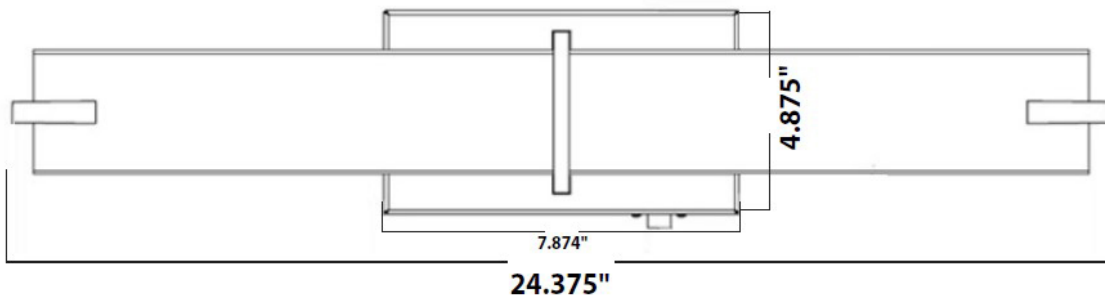

Project Name: _____ Type: _____ Quantity: _____

FIXTURE SPECIFICATIONS

INTENDED USE

See colors close-up with realism and clarity—with color temperature switching— from our square 24" vanity light. This light's made for bathrooms, hallways and corridors. Available in a satin, nickel finish compatible with dimmers.

Lumens: 1750 Lum

CRI: 90+

Dimming: Triac Dimmable to 10%

LED Life: 50,000 Hours

Listings: cETLus

Warranty: 2 Years Carefree for Parts & Components (Labor Not Included)

Alcon 11124 Color Temperature Switching 24-Inch LED Rectangular Vanity Light