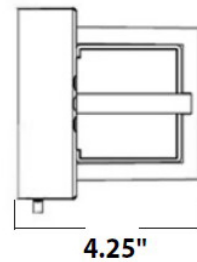

Project Name: _____ Type: _____ Quantity: _____

FIXTURE SPECIFICATIONS

INTENDED USE

See colors close-up with realism and clarity—with color temperature switching— from our square 24" vanity light. This light's made for bathrooms, hallways and corridors. Available in a satin, nickel finish compatible with dimmers.

FEATURES

Construction: Powder Coated, Non-Corrosive Steel Body Body with Polycarbonate Lens

Finish: Satin Nickel

Voltage: 120V 60Hz

Wattage: 25 Watts

Color Temperature: Color temperature switching ranging from 3000K, 4000K & 5000K

Lumens: 1750 Lum

CRI: 90+

Dimming: Triac Dimmable to 10%

LED Life: 50,000 Hours

Listings: cETLus

Warranty: 2 Years Carefree for Parts & Components (Labor Not Included)

Alcon 11124 Color Temperature Switching 24-Inch LED Rectangular Vanity Light

ORDERING INFORMATION Example: (11124)

Model
11124