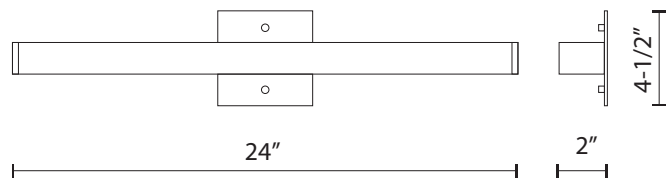

Project Name:

Type:

Quantity:

FIXTURE SPECIFICATIONS

INTENDED USE

The 11122 modern chrome vanity LED 2 Foot linear wall mount fixture is the ideal solution for architectural LED linear wall mount lighting applications. Highly effective and efficient lighting solutions for hotels, offices, retail outlets, restaurants, and more.

FEATURES

W 24" x **H** 4.5" x **D** 2"

Construction: White acrylic lens with chrome end caps and canopy

Color Temperature: 3000K

Mounting: May be mounted horizontally or vertically

Wattage: 29W 120V

Lumen Output Min: 1400lm

Lumen Output Max: 2400lm

Dimming: Dimmable 100% - 10%

ELV Dimmer (not included)

CRI: 90+

Life: 50,000 hours LED rated life

Warranty: 5-year LED board only

ORDERING INFORMATION Example: (11122)

Model

11122