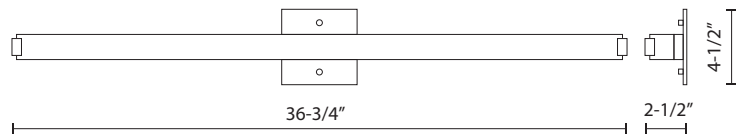

Project Name:

Type:

Quantity:

FIXTURE SPECIFICATIONS

INTENDED USE

The 11120 modern vanity LED 3 foot linear wall mount fixture is the ideal solution for architectural LED linear wall mount lighting applications. Highly effective and efficient lighting solutions for hotels, offices, retail outlets, restaurants, and more.

FEATURES

W 36.75" x **H** 4.5" x **D** 2.5"

Construction: White acrylic lens with chrome end caps and canopy

Color Temperature: 3000K

Mounting: May be mounted horizontally or vertically

Wattage: 43W 120V

Lumen Output Min: 2400lm

Lumen Output Max: 3600lm

Dimming: Dimmable 100% - 10%

ELV Dimmer (not included)

CRI: 90+

Life: 50,000 hours LED rated life

Warranty: 5-year LED board only

ORDERING INFORMATION Example: (11120)

Model

11120