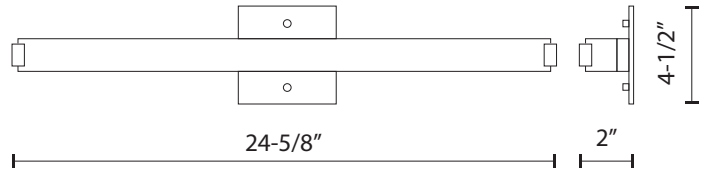

FEATURES & SPECIFICATIONS

INTENDED USE

The 11119 Modern Vanity LED 2 Foot linear wall mount fixture is the ideal solution for architectural LED linear wall mount lighting applications. Highly effective and efficient lighting solutions for hotels, offices, retail outlets, restaurants, and more.

SIZE

L 24-5/8" x H 4-1/2" x D 2"

ADDITIONAL FEATURES

- White Acrylic lens
- Chrome end caps and canopy
- May be mounted horizontally or vertically
- Lumen Output Min: 1400lm
- Lumen Output Max: 2400lm
- 50,000 hours LED Rated Life
- Dimmable 100% - 10%
- ELV Dimmer (not included)
- Color Temperature: 3000K
- 26.5 Watt 120V
- CRI: >80
- 5-year warranty: LED Board only