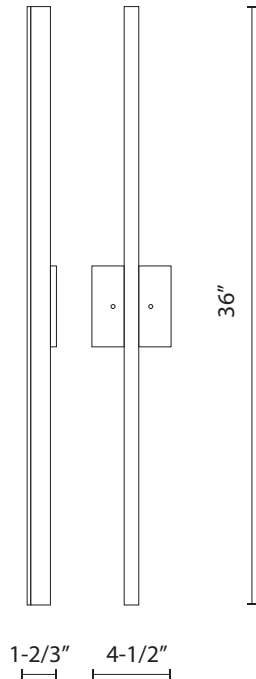

FEATURES & SPECIFICATIONS

INTENDED USE

The 11116 Slim LED 3 Foot linear wall sconce fixture is the ideal solution for architectural LED linear wall mount lighting applications. Highly effective and efficient lighting solutions for hotels, offices, retail outlets, restaurants, and more.

SIZE

W 4-1/2" x H 36" x D 1-2/3"

ADDITIONAL FEATURES

- Linear frosted acrylic diffuser
- Lumen Output Min: 1100lm
- Lumen Output Max: 2000lm
- 50,000 hours LED Rated Life
- Dimmable 100% - 10%
- ELV Dimmer (not included)
- Color Temperature: 3000K
- 25 Watt 120V
- CRI: >80
- ADA Compliant
- 5-year warranty: LED Board only

Listings:

Ordering Information:

Example: (11116-WH)

Model	Finish
<input type="text" value="11116"/>	<input type="text" value="BN"/>
	BN Brushed Nickel
	WH White
	ES Espresso

11116 Slim LED 3 Foot Linear Wall Mount Fixture - Hakumi Collection