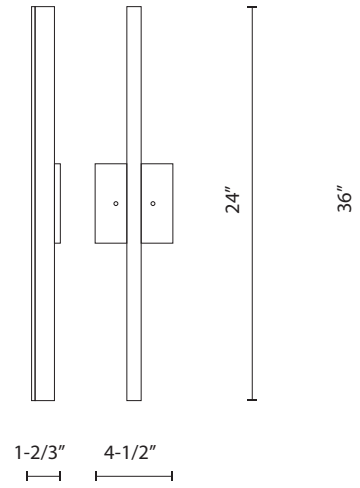

#### AVAILABLE LENGTHS

**2FT** | W 4-1/2" x H 24" x D 1-2/3"

**3FT** | W 4-1/2" x H 36" x D 1-2/3"

### ORDERING INFORMATION Example: (11115-15W-WH)

Model	Length   Wattage   Lumens	Finish
<b>11115</b>	<b>15W</b> 2FT   15 Watts   1200 Lumens	<b>WH</b> White
	<b>25W</b> 3FT   25 Watts   2000 Lumens	<b>BK</b> Black
		<b>BN</b> Brushed Nickel
		<b>GD</b> Gold