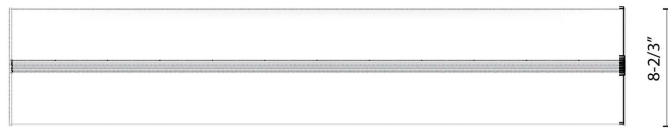

Project Name:

Type:

Quantity:

FIXTURE SPECIFICATIONS

INTENDED USE

The **Tee Beam Architectural LED Surface Mount** fixture with up light features efficient lighting technology and a sophisticated, modern design. The Tee Beam is an ideal lighting solution for interior applications.

FEATURES

4 FT - W 8.67" x L 45.5" x H 3.5"

Construction: White metal

Finish: White

Voltage: 120V AC

Wattage: 53W

Lumens: 4800

Delivered Lumens: 3400

Color Temperature: 3000K

CRI: 80+

Dimming: ELV 100%-10% *(Not included)*

Life: 50,000 Hours

Warranty: 5 Year warranty on LED board only

Alcon 11114 Tee Beam LED Linear Surface-Mounted Ceiling Light