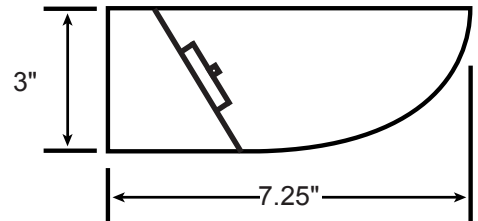

FEATURES & SPECIFICATIONS

INTENDED USE

The **Alcon Lighting Watson Architectural LED Modern Wall Mount Direct/Indirect Light Fixture** features soft and diffused lighting ensuring maximum visual comfort and balanced shadows. The Watson is ideal for general office, bank, retail, and institutional environments.

DETAILS

- W 7.25" x L 24" x H 3"
- W 7.25" x L 48" x H 3"
- W 7.25" x L 96" x H 3"

Construction: Die-formed 20 gauge cold-rolled steel
Flat end plate standard
4' and 8' sections can be joined to form longer length fixtures
Lens: Semi-specular aluminum louvers
Light Distribution: 5% Up, 95% Down

ADDITIONAL FEATURES

Voltage: 120-277 (50/60 Hz)
Dimming: 0-10V
Lamp Life: L70 - 60,000 Hours
Power Factor: +0.9
Efficiency: +85%
Operating Temperature: -22°F ~ 122°F
Listings: Dry and Damp Location Suitable ARRA Compliant

Ordering Information:

Example: (11113-2-22W-27K-MW-EM7)

Model	Size/Wattage/Lumens	Color Temp	Finish	Options
11113	2-22W 22 watts, 2060 lms 2-30W 30 watts, 2810 lms 4-40W 40 watts, 3747 lms 4-60W 60 watts, 5620 lms 8-80W 80 watts, 7494 lms 8-120W 120 watts, 11241 lms	27K 2700K 30K 3000K 35K 3500K 40K 4000K	MW Matte White LG Light Gray	OS Occupancy Sensor DL Damp Location EM7 Emergency Ballast (7 watts, 625 lms) EM10 Emergency Ballast (10 watts, 893 lms)

Lumen output based on 5000K.