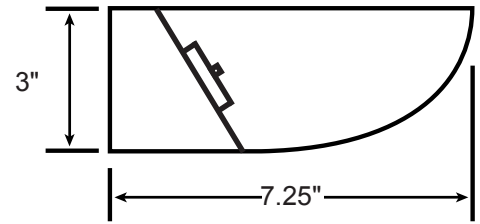

FEATURES & SPECIFICATIONS

INTENDED USE

The **Alcon Lighting Watson Architectural LED Modern Wall Mount Direct/Indirect Light Fixture** features soft and diffused lighting ensuring maximum visual comfort and balanced shadows. The Watson is ideal for general office, bank, retail, and institutional environments.

DETAILS

W 7.25" x **L** 24" x **H** 3"

W 7.25" x **L** 48" x **H** 3"

W 7.25" x **L** 96" x **H** 3"

Construction: Die-formed 20 gauge cold-rolled steel

Flat end plate standard

4' and 8' sections can be joined to form longer length fixtures

Lens: Semi-specular aluminum louvers

ADDITIONAL FEATURES

Voltage: 120-277 (50/60 Hz)

Dimming: 0-10V

Lamp Life: L70 - 60,000 Hours

Power Factor: +0.9

Efficiency: +85%

Operating Temperature: -22°F ~ 122°F

Listings: Dry and Damp Location Suitable
ARRA Compliant

Ordering Information:

Example: (11112-2-22W-27K-MW-EM7)

Model	Size/Wattage/Lumens	Color Temp	Finish	Options
11112	2-22W 22 watts, 1964 lms 2-30W 30 watts, 2678 lms 4-40W 40 watts, 3571 lms 4-60W 60 watts, 5357 lms 8-80W 80 watts, 7143 lms 8-120W 120 watts, 10714 lms	27K 2700K 30K 3000K 35K 3500K 40K 4000K	MW Matte White LG Light Gray	OS Occupancy Sensor DL Damp Location EM7 Emergency Ballast (7 watts, 625 lms) EM10 Emergency Ballast (10 watts, 893 lms)

Lumen output based on 5000K.