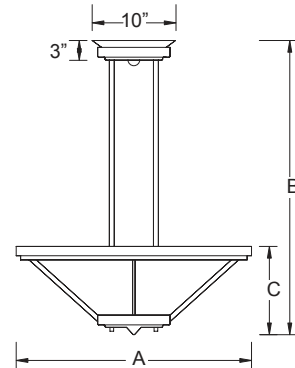

SIZE

W 24" x H 30" x D 9" (4 Lamps)

W 30" x H 30" x D 9" (6 Lamps)

ADDITIONAL FEATURES

- Compact Fluorescent or LED E26 lamp type
- Available options: Dimmable and Remote Emergency Battery Backup
- UNV 120V-277V

Width(A)	Height(B)	Depth(C)
24"	30"	9"
30"	30"	9"

Listings:

Ordering Information:

Example: (10221-3-26-BBZ-F)

Model	Lamp Type Width	Finish	Diffuser	Options
10221	24" Model	SA Satin Aluminum BBZ Brushed Bronze Paint	F Faux Alabaster Acrylic S Sandblasted Acrylic	DB Dimmable Ballast EM Remote Emergency
	4-1827 4 Lamp, 18W LED 27K 6400 lum			
	4-1841 4 Lamp, 18W LED 41K 6400 lum			
	4-26 4 Lamp, 26W PLC			
	30" Model			
	6-26 6 Lamp, 26W PLC			