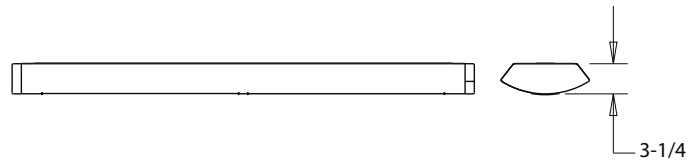

SIZE

4ft.- W 9-5/8" x L 48" x H 3-1/4"

ADDITIONAL FEATURES

- Die-formed steel housing with an open bottom
- Matte White Lens with riveted heavy duty die-cast aluminum mounting plates
- Die-cast aluminum joiners comes standard
- Housing can be differentiated by specifying perforations on the bottom sides parallel to the center slot, perforations on the top sides or both.
- Indirect/Direct: 70% Up, 30% Down
- Electronic, Multivolt (120-277)

Listings:

Ordering Information:

Example: (10123-4-3T5HO-PF-PF-WH-AC48)

Model	Lamp Type	Side Body	Upper Body	Finish	Suspension Length	Options
10123-4	3T5 3 Lamp 84 Watt T5	S Solid PF Perforated	S Solid PF Perforated	WH White BK Black IN Iron RD Red SL Metallic Silver	AC48 48" Adjustable Aircraft Cable + Canopy (x2) AC96 96" Adjustable Aircraft Cable + Canopy (x2) ST24 24" Stem (x2); + Canopy (x2)	EM Emergency Ballast, 1400 lum
3T5HO	3 Lamp 162 Watt T5HO					