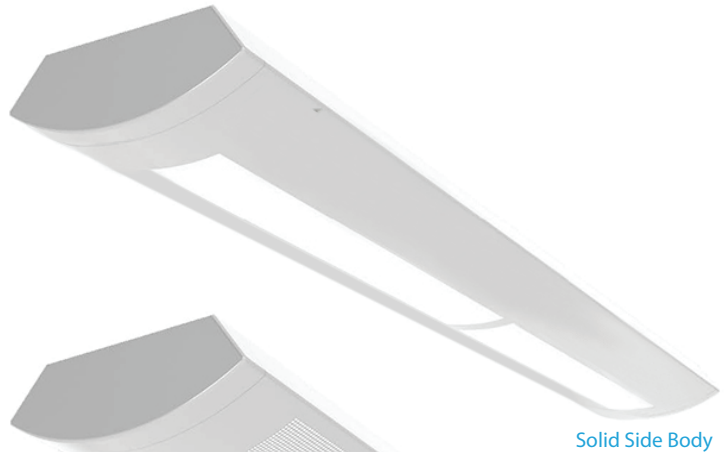

FEATURES & SPECIFICATIONS

INTENDED USE

Architectural linear fluorescent pendant lighting fixtures bring clean lines and clear light to commercial fluorescent or residential office lighting interiors. Our sleek, stylish fixtures offer highly effective and efficient lighting solutions for hotels, offices, retail outlets, restaurants, and more.

SIZE

4ft.- W 9-5/8" x L 48" x H 3-1/4"

ADDITIONAL FEATURES

- Die-formed steel housing with an open bottom
- Matte White Lens with riveted heavy duty die-cast aluminum mounting plates
- Die-cast aluminum joiners comes standard
- Housing can be differentiated by specifying perforations on the bottom sides parallel to the center slot, perforations on the top sides or both.
- Indirect/Direct: 70% Up, 30% Down
- Electronic, Multivolt (120-277)

Listings:

Ordering Information:

Example: (10123-4-3T5HO-PF-PF-WH-AC48)

Model	Lamp Type	Side Body	Upper Body	Finish	Suspension Length	Options
10123-4	3T5 3 Lamp 84 Watt T5	S Solid PF Perforated	S Solid PF Perforated	WH White BK Black IN Iron RD Red SL Metallic Silver	AC48 48" Adjustable Aircraft Cable + Canopy (x2) AC96 96" Adjustable Aircraft Cable + Canopy (x2) ST24 24" Stem (x2); + Canopy (x2)	EM Emergency Ballast, 1400 lum
3T5HO	3 Lamp 162 Watt T5HO					

10123-4 Fluorescent Linear Deep Body with Matte White Lens Pendant Light Fixture