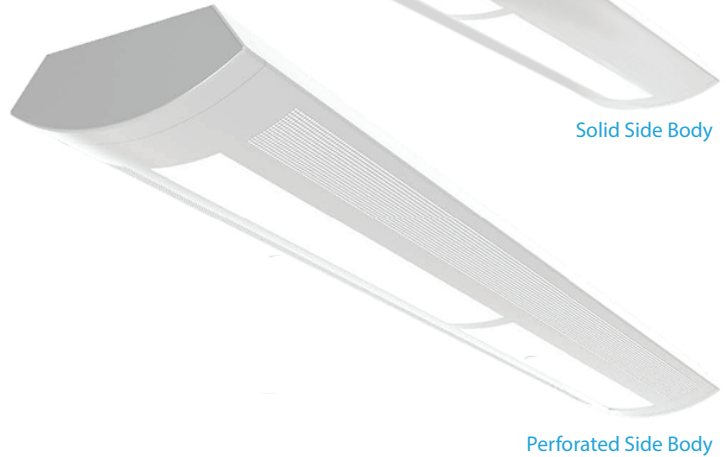

FEATURES & SPECIFICATIONS

INTENDED USE

Architectural linear fluorescent pendant lighting fixtures bring clean lines and clear light to commercial fluorescent or residential office lighting interiors. Our sleek, stylish fixtures offer highly effective and efficient lighting solutions for hotels, offices, retail outlets, restaurants, and more.

SIZE

4ft.- W 9-5/8" x L 48" x H 3-1/4"

ADDITIONAL FEATURES

- Die-formed steel housing with an open bottom
- Matte White Lens with riveted heavy duty die-cast aluminum mounting plates
- Die-cast aluminum joiners comes standard
- Housing can be differentiated by specifying perforations on the bottom sides parallel to the center slot, perforations on the top sides or both.
- Indirect/Direct: 70% Up, 30% Down
- Electronic, Multivolt (120-277)

Listings:

Ordering Information:

Example: (10123-4-3T5HO-PF-PF-WH-AC48)

Model	Lamp Type	Side Body	Upper Body	Finish	Suspension Length	Options
10123-4	3T5 3 Lamp 84 Watt T5	S Solid PF Perforated	S Solid PF Perforated	WH White BK Black IN Iron RD Red SL Metallic Silver	AC48 48" Adjustable Aircraft Cable + Canopy (x2) AC96 96" Adjustable Aircraft Cable + Canopy (x2) ST24 24" Stem (x2); + Canopy (x2)	EM Emergency Ballast, 1400 lum
3T5HO	3 Lamp 162 Watt T5HO					

10123-4 Fluorescent Linear Deep Body with Matte White Lens Pendant Light Fixture