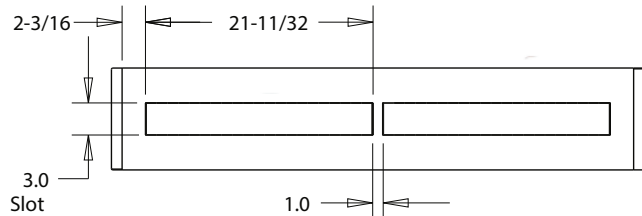

SIZE

4ft.- W 9-5/8" x L 48" x H 3-1/4"

ADDITIONAL FEATURES

- Die-formed steel housing with an open bottom
- Matte White Lens with riveted heavy duty die-cast aluminum mounting plates
- Die-cast aluminum joiners comes standard
- Housing can be differentiated by specifying perforations on the bottom sides parallel to the center slot, perforations on the top sides or both.
- Indirect/Direct: 70% Up, 30% Down
- Electronic, Multivolt (120-277)

Listings:

Ordering Information:

Example: (10123-4-3T5HO-PF-PF-WH-AC48)

Model	Lamp Type	Side Body	Upper Body	Finish	Suspension Length	Options
10123-4	3T5 3 Lamp 84 Watt T5	S Solid PF Perforated	S Solid PF Perforated	WH White BK Black IN Iron RD Red SL Metallic Silver	AC48 48" Adjustable Aircraft Cable + Canopy (x2) AC96 96" Adjustable Aircraft Cable + Canopy (x2) ST24 24" Stem (x2); + Canopy (x2)	EM Emergency Ballast, 1400 lum
3T5HO	3 Lamp 162 Watt T5HO					