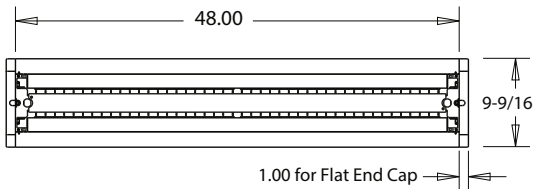

SIZE

4ft.- W 9-5/8" x L 48" x H 3-1/4"

ADDITIONAL FEATURES

- Die-formed steel housing with an open bottom
- Matte White Lens with riveted heavy duty die-cast aluminum mounting plates
- Die-cast aluminum joiners comes standard
- Housing can be differentiated by specifying perforations on the bottom sides parallel to the center slot, perforations on the top sides or both.
- Indirect/Direct: 70% Up, 30% Down
- Electronic, Multivolt (120-277)

Listings:

Ordering Information:

Example: (10123-4-3T5HO-PF-PF-WH-AC48)

Model	Lamp Type	Side Body	Upper Body	Finish	Suspension Length	Options
10123-4	3T5 3 Lamp 84 Watt T5	S Solid PF Perforated	S Solid PF Perforated	WH White BK Black IN Iron RD Red SL Metallic Silver	AC48 48" Adjustable Aircraft Cable + Canopy (x2) AC96 96" Adjustable Aircraft Cable + Canopy (x2) ST24 24" Stem (x2); + Canopy (x2)	EM Emergency Ballast, 1400 lum
3T5HO	3 Lamp 162 Watt T5HO					