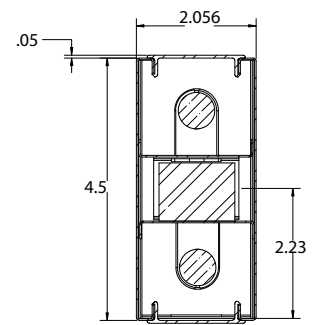

DETAILS

4 FT - W 2" x L 48" x H 4.5"

Lens: White

ADDITIONAL FEATURES

Voltage: 120-277

Wattage: 54W

Lamp Type: T5HO

[SHOP NOW >](#)

Ordering Information:

Example: (10101-4-U-WH-AC48WH)

Model	Length/Distribution/Lamps	Finish	Suspension	Options
10101-4	4-U 4 FT Uplight 1 Lamp 4-D 4 FT Downlight 1 Lamp 4-UD 4 FT Up/Downlight 2 Lamp	WH White BK Black SL Silver IR Iron RD Red	AC48WH 48" Adjustable Aircraft Cable (x2); 0.4" Thick 5-Conductor Power Cable (x1); 5" Round White Canopy (x2) AC48BK 48" Adjustable Aircraft Cable (x2); 0.4" Thick 5-Conductor Power Cable (x1); 5" Round Black Canopy (x2) AC96WH 96" Adjustable Aircraft Cable (x2); 0.4" Thick 5-Conductor Power Cable (x1); 5" Round White Canopy (x2) AC96BK 96" Adjustable Aircraft Cable (x2); 0.4" Thick 5-Conductor Power Cable (x1); 5" Round Black Canopy (x2) ST24WH 24" Stem (x2); 0.4" Thick 5-Conductor Power Cable (x1); 5" Round White Canopy (x2) ST24BK 24" Stem (x2); 0.4" Thick 5-Conductor Power Cable (x1); 5" Round Black Canopy (x2)	EM14 Emergency Ballast, 1400 lum AB Dual Circuit AB Switching CRWK Continuous Row Wiring Kit