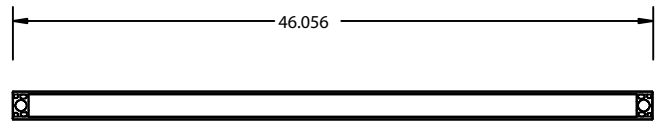

DETAILS

4 FT - W 2" x L 48" x H 4.5"

Lens: White

ADDITIONAL FEATURES

Voltage: 120-277

Wattage: 54W

Lamp Type: T5HO

[SHOP NOW >](#)

Ordering Information:

Example: (10101-4-U-WH-AC48WH)

Model	Length/Distribution/Lamps	Finish	Suspension	Options
10101-4	4-U 4 FT Uplight 1 Lamp 4-D 4 FT Downlight 1 Lamp 4-UD 4 FT Up/Downlight 2 Lamp	WH White BK Black SL Silver IR Iron RD Red	AC48WH 48" Adjustable Aircraft Cable (x2); 0.4" Thick 5-Conductor Power Cable (x1); 5" Round White Canopy (x2) AC48BK 48" Adjustable Aircraft Cable (x2); 0.4" Thick 5-Conductor Power Cable (x1); 5" Round Black Canopy (x2) AC96WH 96" Adjustable Aircraft Cable (x2); 0.4" Thick 5-Conductor Power Cable (x1); 5" Round White Canopy (x2) AC96BK 96" Adjustable Aircraft Cable (x2); 0.4" Thick 5-Conductor Power Cable (x1); 5" Round Black Canopy (x2) ST24WH 24" Stem (x2); 0.4" Thick 5-Conductor Power Cable (x1); 5" Round White Canopy (x2) ST24BK 24" Stem (x2); 0.4" Thick 5-Conductor Power Cable (x1); 5" Round Black Canopy (x2)	EM14 Emergency Ballast, 1400 lum AB Dual Circuit AB Switching CRWK Continuous Row Wiring Kit