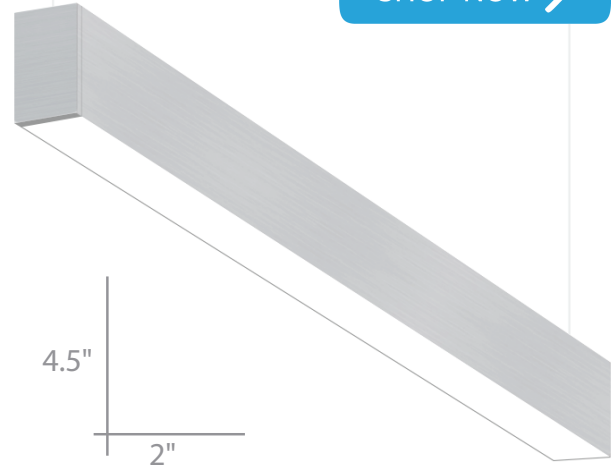

FEATURES & SPECIFICATIONS

INTENDED USE

The **10101 Beam Series** Architectural linear fluorescent suspension lighting fixtures bring clean lines and clear light to commercial or residential office lighting interiors. Our sleek, stylish fixtures offer highly effective and efficient lighting solutions for hotels, offices, retail outlets, restaurants, and more.

DETAILS

4 FT - W 2" x L 48" x H 4.5"

Lens: White

ADDITIONAL FEATURES

Voltage: 120-277

Wattage: 54W

Lamp Type: T5HO

[SHOP NOW >](#)

Ordering Information:

Example: (10101-4-U-WH-AC48WH)

Model	Length/Distribution/Lamps	Finish	Suspension	Options
10101-4	4-U 4 FT Uplight 1 Lamp 4-D 4 FT Downlight 1 Lamp 4-UD 4 FT Up/Downlight 2 Lamp	WH White BK Black SL Silver IR Iron RD Red	AC48WH 48" Adjustable Aircraft Cable (x2); 0.4" Thick 5-Conductor Power Cable (x1); 5" Round White Canopy (x2) AC48BK 48" Adjustable Aircraft Cable (x2); 0.4" Thick 5-Conductor Power Cable (x1); 5" Round Black Canopy (x2) AC96WH 96" Adjustable Aircraft Cable (x2); 0.4" Thick 5-Conductor Power Cable (x1); 5" Round White Canopy (x2) AC96BK 96" Adjustable Aircraft Cable (x2); 0.4" Thick 5-Conductor Power Cable (x1); 5" Round Black Canopy (x2) ST24WH 24" Stem (x2); 0.4" Thick 5-Conductor Power Cable (x1); 5" Round White Canopy (x2) ST24BK 24" Stem (x2); 0.4" Thick 5-Conductor Power Cable (x1); 5" Round Black Canopy (x2)	EM14 Emergency Ballast, 1400 lum AB Dual Circuit AB Switching CRWK Continuous Row Wiring Kit