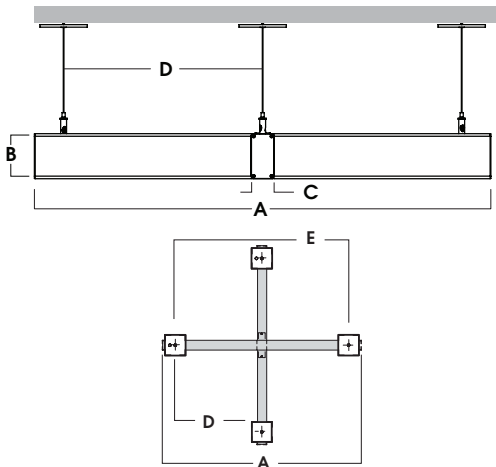

A	B	C	D	E
48.0	4.75	2.37	21.0	42.0
1219.2 mm	120.65 mm	60.198 mm	533.4 mm	1066.8 mm

SERIES	LED	KELVIN	BALLAST	OPTIONS	MOUNTING	FINISH	LENS
XT4804	LEDOA105W 4895 Lumens*	30K-3000° K 35K-3500° K 40K-4000° K	E1-Electronic, 120v E2-Electronic, 277v DS101-Spectrum 0-10v Dimming, 120v to 10% DS102-Spectrum 0-10v Dimming, 277v to 10%	2CIR-2 Circuit	PM4X*-4X Pendant Mount CD4X*-4 Cable from Mounting	MW-Matte White MB-Matte Black GW-Gloss White GB-Gloss Black BZ-Bronze OB-Oil Rubbed Bronze PT-Platinum SI-Silver GA-Galvanized BA-Brushed Aluminum CH-Charcoal GH-Graphite AM-Anodic Malachite SN-Sun Gold BL-Blue Streak RD-Red Baron CO-Copper Metallic CC-Custom Color Consult Factory for Colored or Metal Finishes	FO50-50° Distribution Lens FO70-70° Distribution Lens FO90-90° Distribution Lens
	*Nominal Delivered Lumens 35K-E1-FO90				*Specify Length in Inches.		

EXAMPLE: XT4804LEDOA105WE1/CD4X36MWFO90

PROJECT:	TYPE:
CAT. NO.:	

WWW.SPECLIGHT.COM • 994 JEFFERSON STREET, FALL RIVER, MA 02721 • 508.678.2303 FAX 508.678.2260