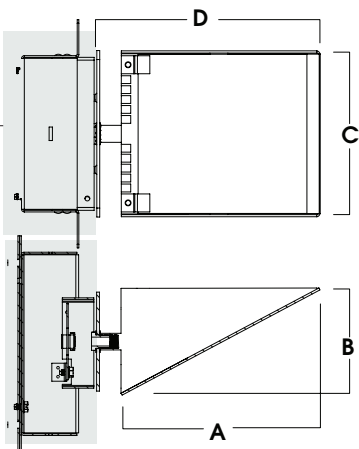

CODE COMPLIANCE

ARRA Compliant. LM79/LM80/TM21 data available. Manufactured and tested to UL standards No. 1598/8750.

ROUGH-IN WIRING AND DRIVER ENCLOSURE PROVIDED BY SPECTRUM REQUIRES MIN. 2.75" DEPTH FROM FACE OF WALL