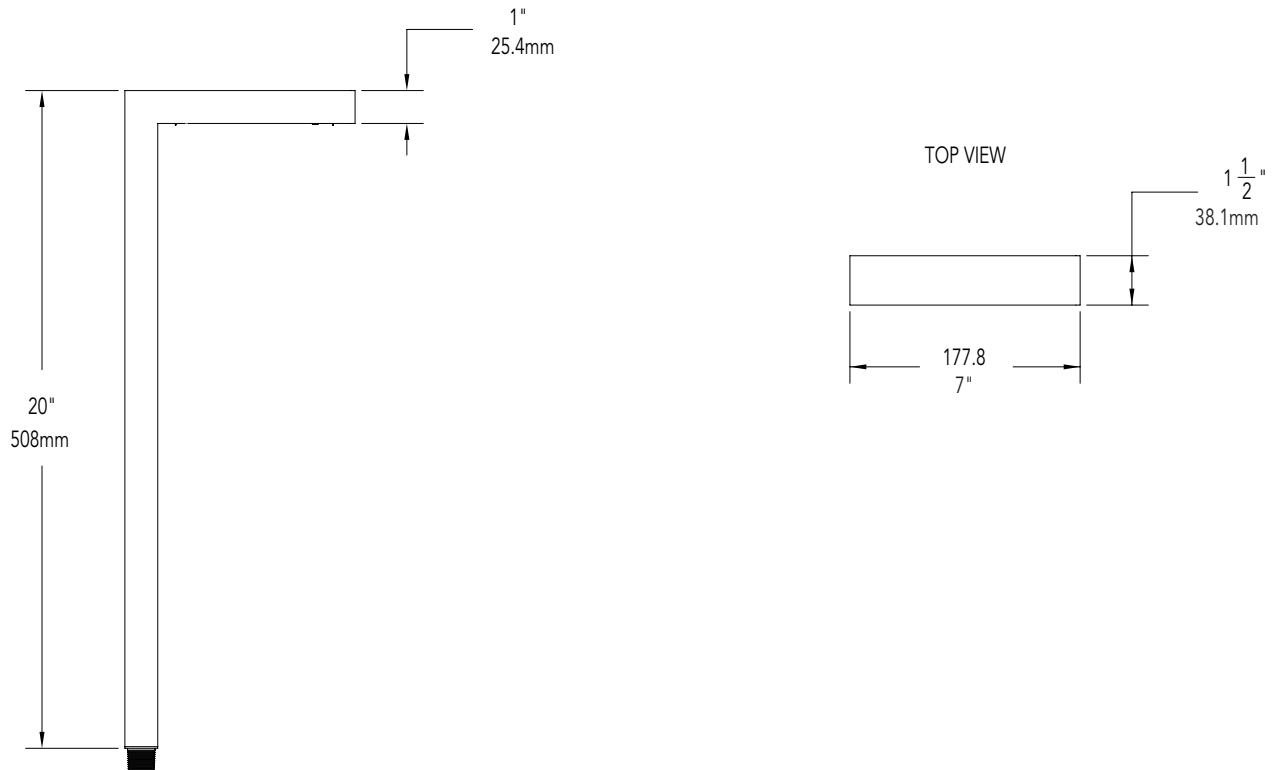

**PROFESSIONAL
OUTDOOR LIGHTING**

Type:

Model:

Project:

SPECIFICATION SHEET

MODEL 6570 Landscape Series • Path & Spread Lights

FIXTURE SPECIFICATIONS:

HOUSING:

Die-cast, copper-free aluminum.

STEM:

1" x 1.5" aluminum rectangular tube with 1/2" NPT.

FINISH:

Polyester powder-coat finish available in Black, Architectural Bronze, Dark Bronze, Granite, White, Architectural Brick, Light Bronze, Special Bronze, Glossy Grey, Rust, Hunter Green, Weathered Bronze, Weathered Iron, Graphite Metallic, Verde, Pewter, Mocha and Olde Finish.

LENS:

High-impact, textured, Tuffak® lens for superior light distribution.

LAMP TYPE:

High Output LED with Vista exclusive smart-driver, powered to operate for 50,000 hours.

ELECTRICAL:

Input voltage range 6 - 15V AC or 12V DC, regulated to achieve uniform illumination throughout the cable run of fixtures. Integral surge & reverse polarity protection.

MOUNTING:

Bottom of stem threaded with 1/2" NPT. Fixture may be mounted into threaded hubs in junction boxes, ground stakes, or floor-mounting canopies. Please see fixture ordering information for mounting selection.

FASTENERS:

All fasteners are stainless steel.

WIRING:

Prewired with a three-foot pigtail of 18-2 direct-burial cable and underground connectors for a secure connection to supply cable.

All Vista luminaires are [MADE IN U.S.A.](#)

DIMENSIONS:

Vista Professional Outdoor Lighting reserves the right to modify the design and/or construction of the fixture shown without further notification.