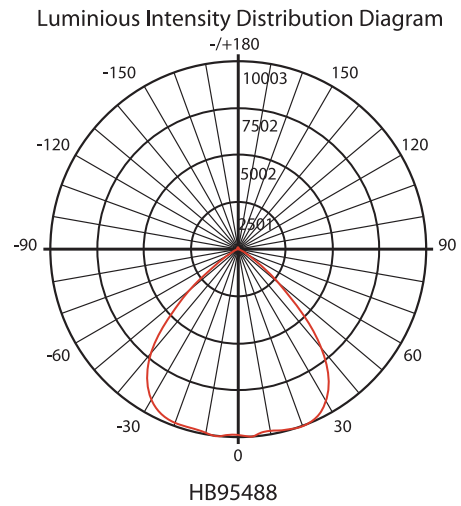

Venture 150W LED Highbay Fixture