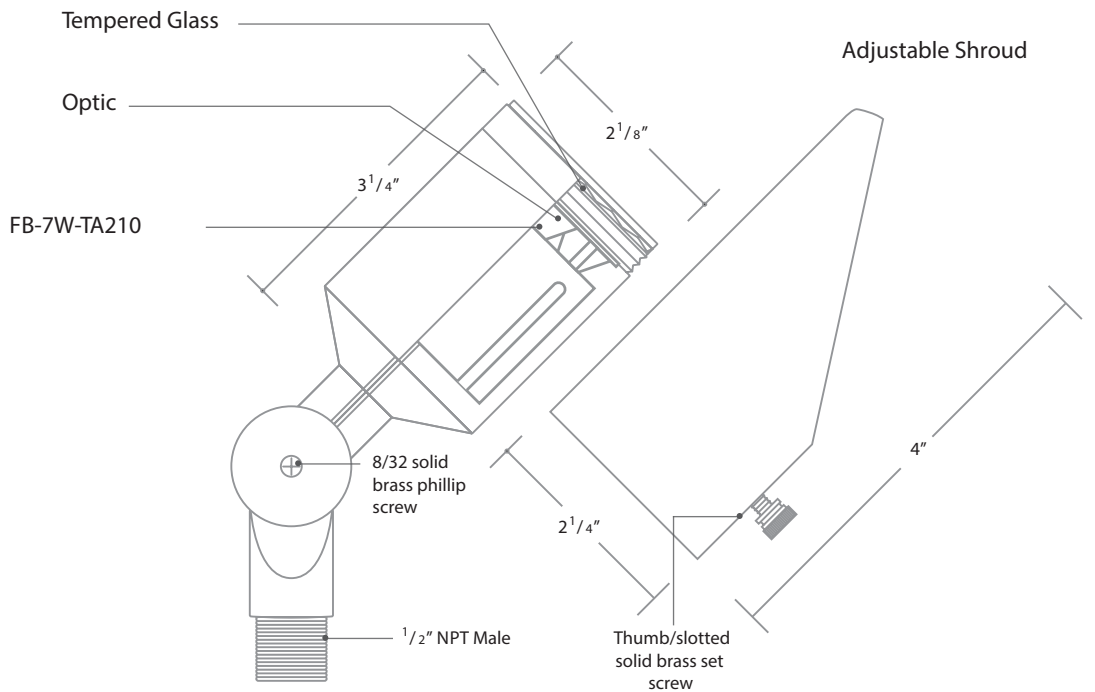

Forever Bright

SPECIFICATION FEATURES

- Finish:** Our naturally etched finishes will withstand the test of time. All finishes are individually treated insuring consistency. Our meticulous application results in a fixture that truly becomes "a one of a kind".
- Electrical:** Available in 12V-15V
- Labels:** ETL Standard Wet Label
C-ETL

Model: Titan-7-QS
Titan-10-QS

Directional Light

DESCRIPTION

- Model#:** Titan-7-QS
- Material:** Solid Brass
- Finish:** Matte Bronze
- Electrical:** 12V-15V
- Engine:** FB-7W-TA210
- Lumens:** 210
- Color Temp:** 2700K
- Optic:** Spot, Flood, Wide Flood, Wide Angle Flood
- Mounting:** 1/2" NPT.

- Model#:** Titan-10
- Engine:** FB-10W-TA300
- Lumens:** 300

Wet Listed

ORDERING INFORMATION

Model#	Finishes	Wattage	Optics	Lumens	Color Temp.	Electrical
TITAN-7-QS	MBR	7W	FLOOD	210	2700K	12V-15V
TITAN-7-QS TITAN-10-QS	MBR = Matte Bronze	7W 10W	Spot Flood Wide Flood Wide Angle Flood	210 300	2700K 4000K 6500K	12V-15V