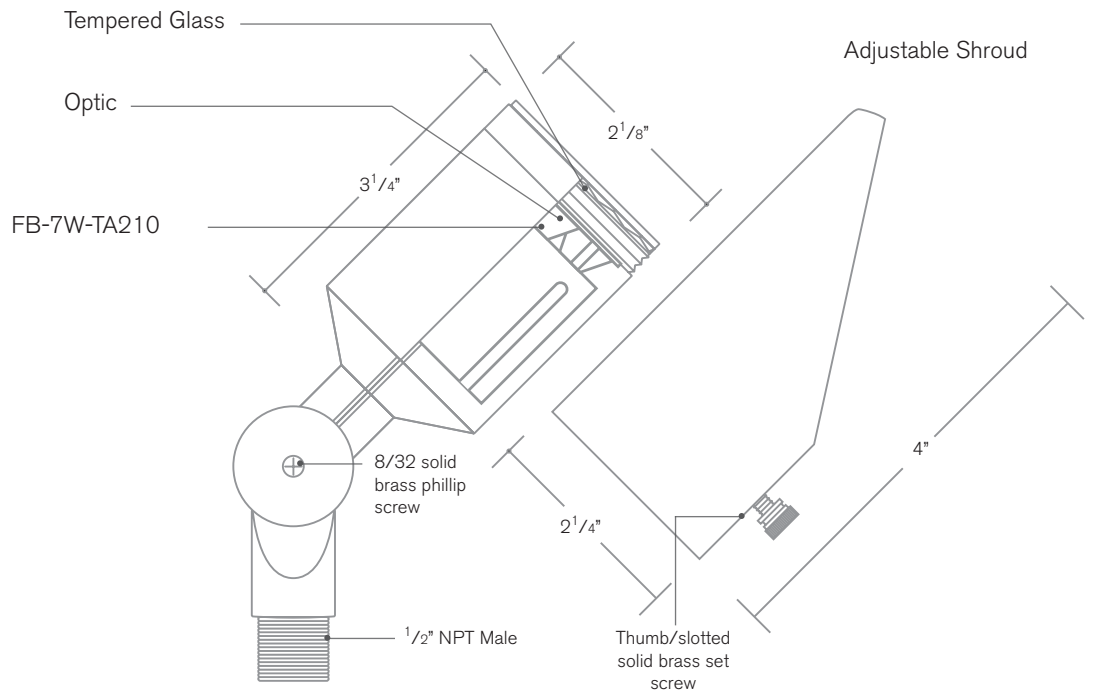

Electrical: Available in 12V-15V

Labels: ETL Standard Wet Label
C-ETL

Directional Light

DESCRIPTION

Model#: Titan-7
Material: Solid Brass
Finish: Matte Bronze
Electrical: 12V-15V
Engine: FB-7W-TA210
Lumens: 210
Color Temp: 2700K
Optic: Spot, Flood, Wide Flood, Wide Angle Flood
Mounting: 1/2" NPT.

Model#: Titan-10
Engine: FB-10W-TA300
Lumens: 300

Wet Listed

ORDERING INFORMATION

Model#	Finishes	Wattage	Optics	Lumens	Color Temp.	Electrical
TITAN-7	MBR	7W	FLOOD	210	2700K	12V-15V
TITAN-7	V = Verde	7W	Spot	210	2700K	12V-15V
TITAN-10	M = Moss	10W	Flood	300	4000K	
	AG = Aged Brass		Wide Flood		6500K	
	MBR = Matte Bronze		Wide Angle Flood			
	SB = Satin Brass					
	GM = Gun Metal					
	B = Black					
	R = Rusty					
	PVDP = PVD Polished					
	PVDS = PVD Satin					