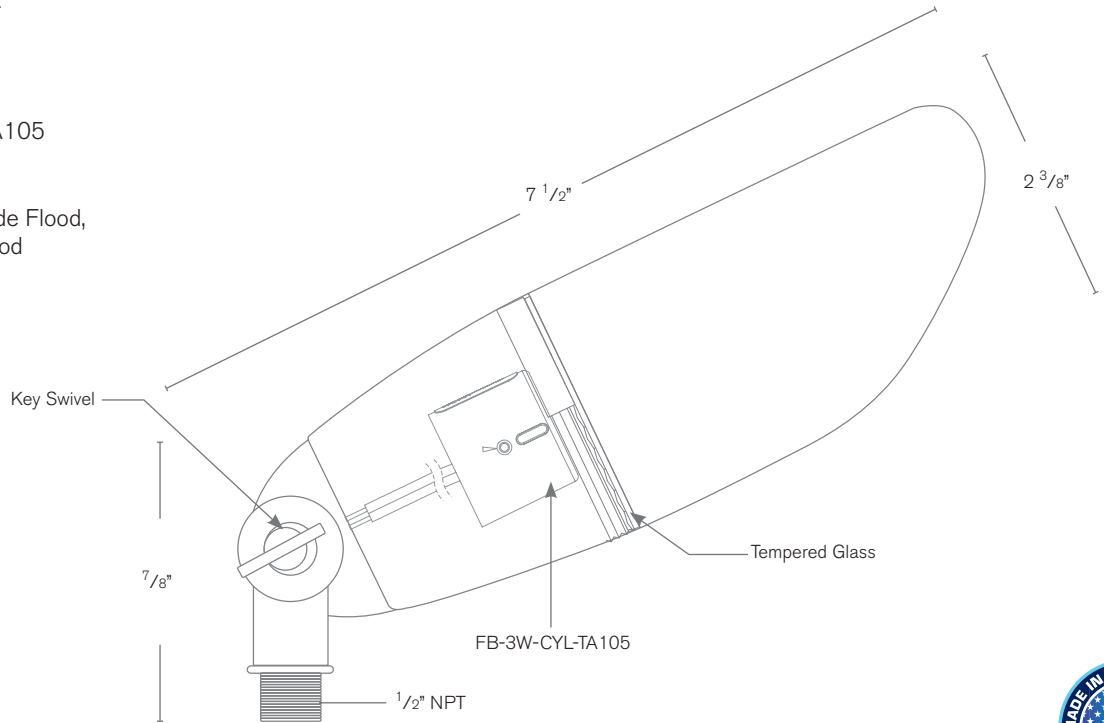

## SPECIFICATION FEATURES

Model: **Starbright**  
Finish: PVD Satin

- Finish:** Our naturally etched finishes will withstand the test of time. All finishes are individually treated insuring consistency. Our meticulous application results in a fixture that truly becomes "a one of a kind".
- Electrical:** Available in 120V
- Labels:** ETL Standard Wet Label  
C-ETL

### Directional Light

### DESCRIPTION

- Model#:** Starbright
- Material:** Solid Brass
- Electrical:** 120V
- Engine:** FB-3W-CYL-TA105
- Lumens:** 105
- Color Temp:** 2700K
- Optic:** Spot, Flood, Wide Flood, Wide Angle Flood
- Mounting:** 1/2" NPT.
- LED:** Nichia