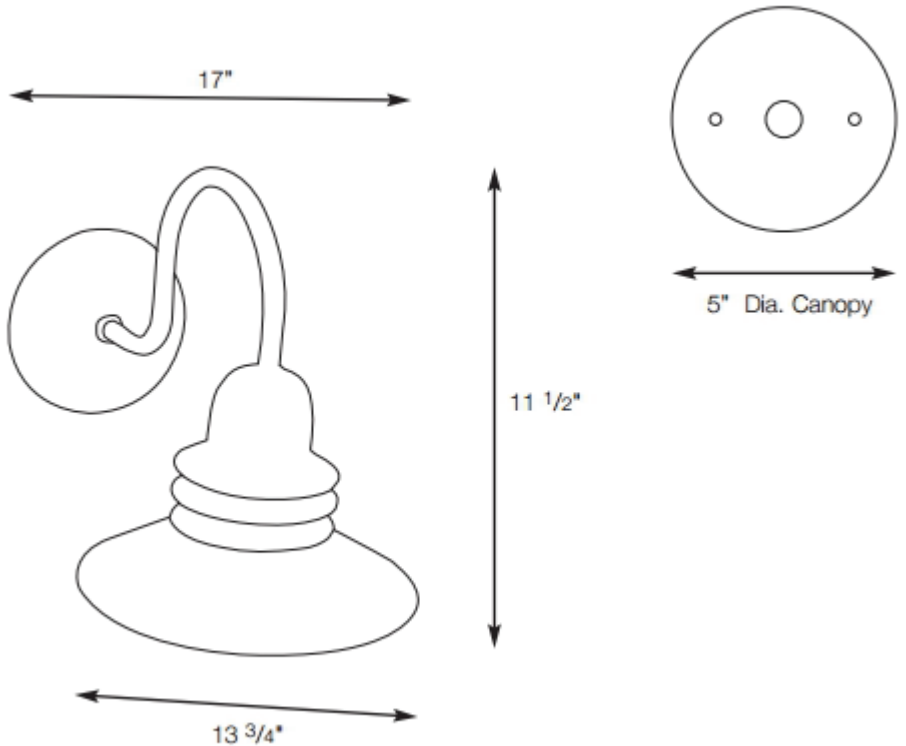

## SPECIFICATION FEATURES

Model: SPJ49-02  
Finish: Gun Metal

Finish:	Our naturally etched finishes will withstand the test of time. All finishes are individually treated insuring consistency. Our meticulous application results in a fixture that truly becomes "a one of a kind".
Electrical:	Available in 120V
Labels:	UL

#### DESCRIPTION

Model#:	SPJ49-02
Material:	Solid Brass or Copper
Electrical:	120V
Mounting:	Wall Mount
Socket:	Medium Base
LED:	Nichia

Specify Wet Location