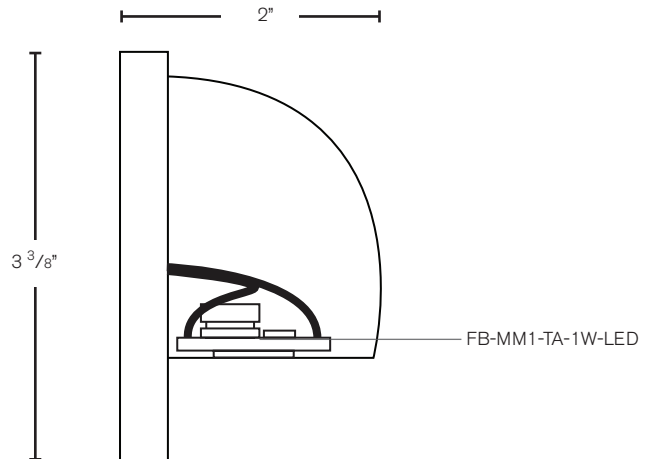

Electrical: Available in 9-15V

Labels: ETL Standard Wet Label
C-ETL

Surface Mount

DESCRIPTION

- Model#:** SPJ18-03
- Material:** Solid Brass
- Engine:** FB-MM1-TA-1W-LED
- Optic:** Spot, Flood, Wide Flood, Wide Angle Flood
- Color Temp:** 2700K
- Electrical:** 9-15V