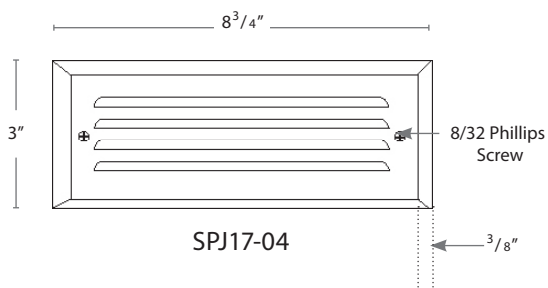

Wet Listed

ORDERING INFORMATION

Model#

SPJ17-04

Finishes

MBR

MBR = Matte Bronze