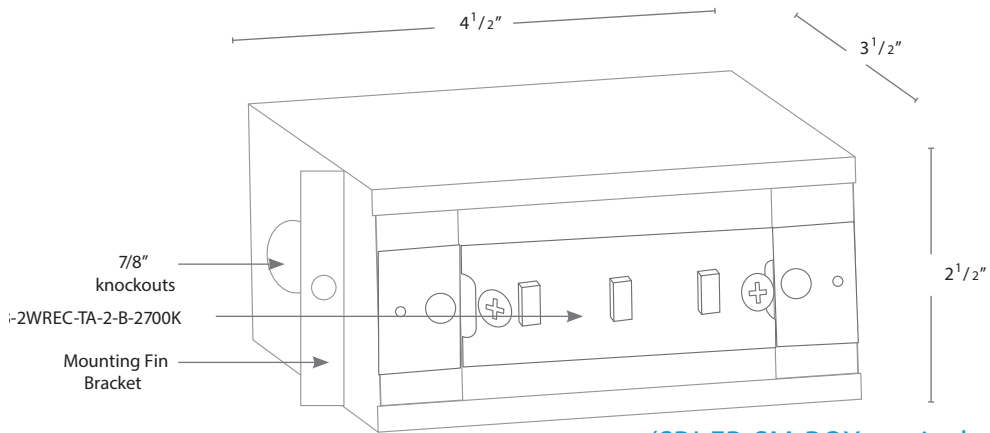

#### DESCRIPTION

Model#: SPJ17-02

**Turtle Friendly**

(see SPJ-FB-SM-BOX)

(SPJ-FB-SM-BOX not included)

Wet Listed