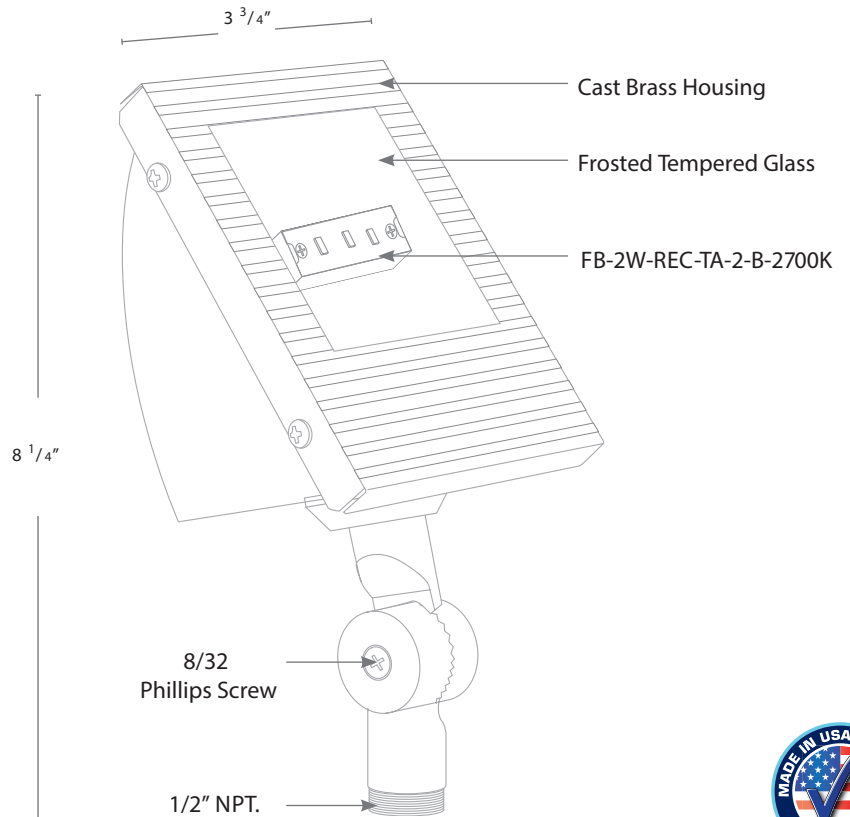

Forever Bright

SPECIFICATION FEATURES

Model: SPJ15-06CB
Model: Matte Bronze

- Finish:** Our naturally etched finishes will withstand the test of time. All finishes are individually treated insuring consistency. Our meticulous application results in a fixture that truly becomes "a one of a kind".
- Electrical:** Available in 9-15V, 12v or 120v
- Labels:** ETL Standard Wet Label
C-ETL

Directional Wall Washer

DESCRIPTION

- Model#:** SPJ15-06CB
- Material:** Cast Brass
- Electrical:** 9-15V
- Engine:** FB-2W-REC-TA-2-B-2700K
- Lumens:** 125
- Color Temp:** 2700K
- Mounting:** 1/2" NPT.
- Options:** 4.5W Sandwich (12v or 120v)
- LED:** Nichia

Wet Listed

ORDERING INFORMATION

Model#	Finishes	Wattage	Optics	Lumens	Color Temp.	Electrical
SPJ15-06CB	MBR	2W	NA	125	2700K	9-15V
	V = Verde M = Moss AG = Aged Brass MBR = Matte Bronze SB = Satin Brass	GM = Gun Metal B = Black R = Rusty PVDP = PVD Polished PVDS = PVD Satin	2W (9-15V only) 4.5W (12V or 120V)	Spot Flood Wide Flood Wide Angle Flood	125 250 6500K	2700K 4000K 120V