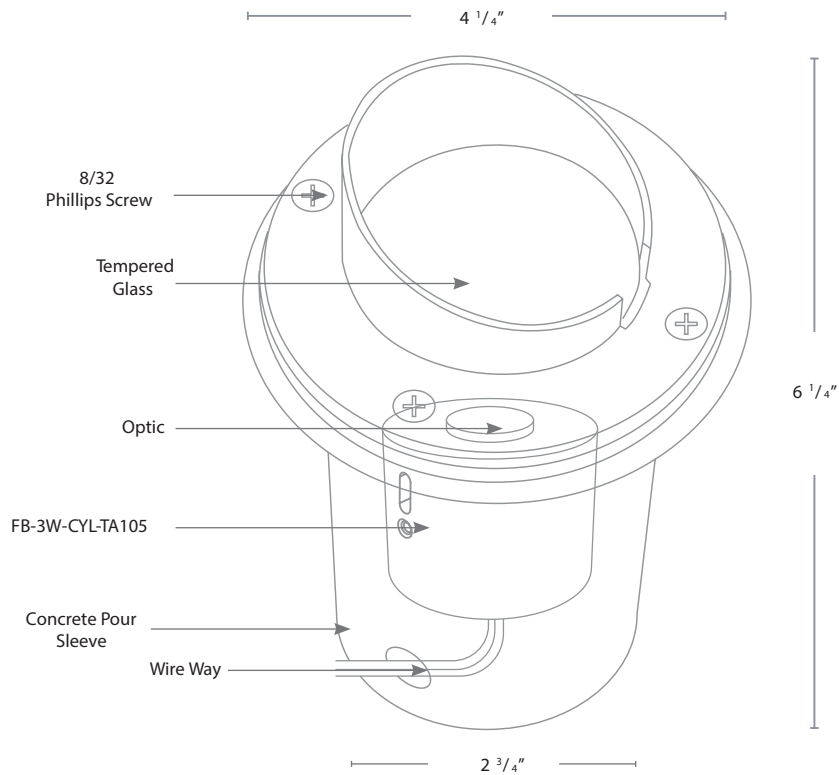

Forever Bright

SPECIFICATION FEATURES

Model: SPJ-MW1000-P-SH-QS
Finish: Matte Bronze

- Finish:** Our naturally etched finishes will withstand the test of time. All finishes are individually treated insuring consistency. Our meticulous application results in a fixture that truly becomes "a one of a kind".
- Electrical:** Available in 8-15V and 12V-15V
- Labels:** ETL Standard Wet Label
C-ETL

Top View

Well Light (Shroud Option)

DESCRIPTION

- Model#:** SPJ-MW1000-P-SH-QS
- Material:** Solid Brass
- Color Temp:** 2750K
- Optic:** Spot, Flood, Wide Flood, Wide Angle Flood
- Electrical:** 8-15V, 12V-15V
- Engines:** FB-3W-CYL-TA105
FB-5W-CYL-TA125
FB-7W-CYL-TA210
FB-10W-CYL-TA300
- LED:** Nichia
- Adjustable:**
- Beam Angle:** 0-40 Degree

Wet Listed

ORDERING INFORMATION

Model#	Finishes	Wattage	Optics	Lumens	Color Temp.	Electrical
SPJ-WM1000-P-SH-QS	MBR	3W	FLOOD	105	2700K	8-15V
	MBR = Matte Bronze	3W	Spot	105	2700K	8-15V
		5W	Flood	125	4000K	12V-15V
		7W	Wide Flood	210	6500K	
		10W	Wide Angle Flood	300		