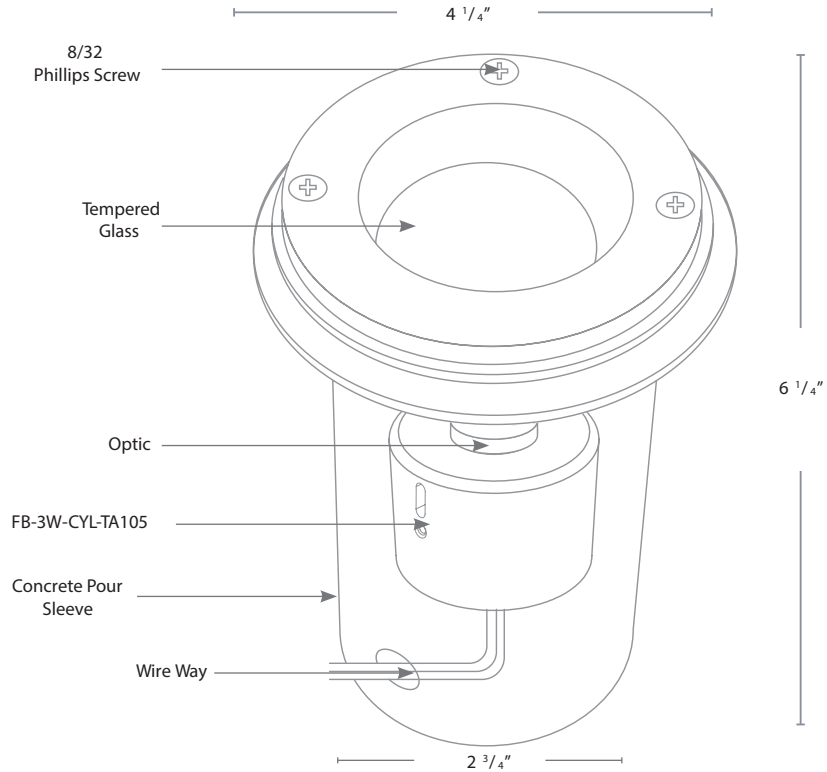

## SPECIFICATION FEATURES

Model: SPJ-MW1000-P-RB-QS  
Finish: Matte Bronze

- Finish:** Our naturally etched finishes will withstand the test of time. All finishes are individually treated insuring consistency. Our meticulous application results in a fixture that truly becomes "a one of a kind".
- Electrical:** Available in 8-15V and 12V-15V
- Labels:** ETL Standard Wet Label  
C-ETL

Top View

Well Light (Shroud Option)

## DESCRIPTION

- Model#:** SPJ-MW1000-P-RB-QS
- Material:** Solid Brass
- Color Temp:** 2750K
- Optic:** Spot, Flood, Wide Flood, Wide Angle Flood
- Electrical:** 8-15V, 12V-15V
- Engines:** FB-3W-CYL-TA105  
FB-5W-CYL-TA125  
FB-7W-CYL-TA210  
FB-10W-CYL-TA300
- LED:** Nichia
- Adjustable Beam Angle:** 0-40 Degree