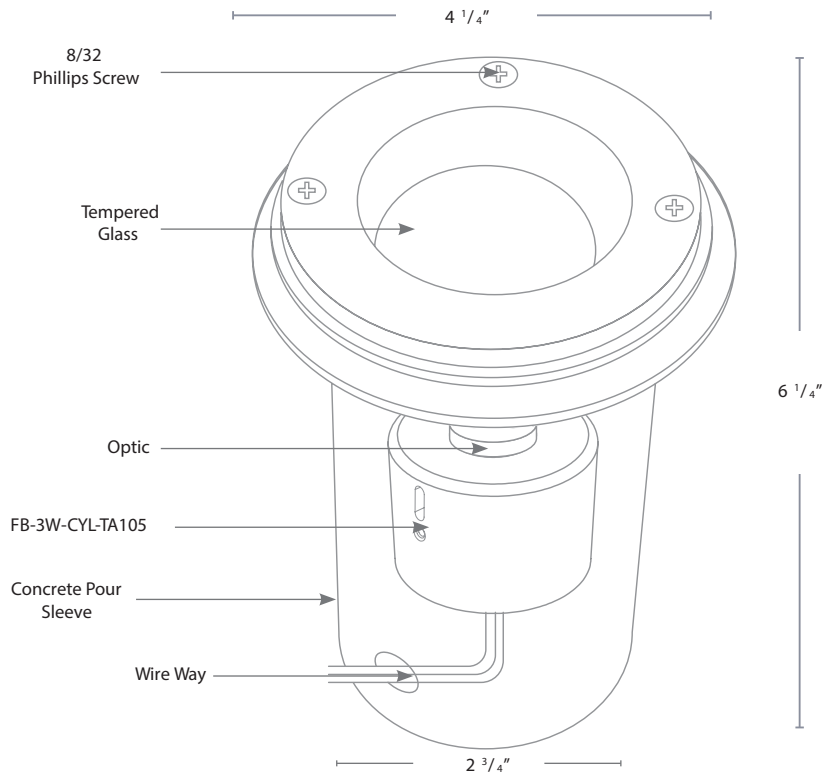

Forever Bright

SPECIFICATION FEATURES

Model: SPJ-MW1000-P-RB-QS
Finish: Matte Bronze

- Finish:** Our naturally etched finishes will withstand the test of time. All finishes are individually treated insuring consistency. Our meticulous application results in a fixture that truly becomes "a one of a kind".
- Electrical:** Available in 8-15V and 12V-15V
- Labels:** ETL Standard Wet Label
C-ETL

Top View

Well Light (Shroud Option)

DESCRIPTION

- Model#:** SPJ-MW1000-P-RB-QS
- Material:** Solid Brass
- Color Temp:** 2750K
- Optic:** Spot, Flood, Wide Flood, Wide Angle Flood
- Electrical:** 8-15V, 12V-15V
- Engines:** FB-3W-CYL-TA105
FB-5W-CYL-TA125
FB-7W-CYL-TA210
FB-10W-CYL-TA300
- LED:** Nichia
- Adjustable Beam Angle:** 0-40 Degree

Wet Listed

ORDERING INFORMATION

Model#	Finishes	Wattage	Optics	Lumens	Color Temp.	Electrical
SPJ-WM1000-P-RB-QS	MBR	3W	FLOOD	105	2700K	8-15V
	MBR = Matte Bronze	3W 5W 7W 10W	Spot Flood Wide Flood Wide Angle Flood	105 125 210 300	2700K 4000K 6500K	8-15V 12V-15V