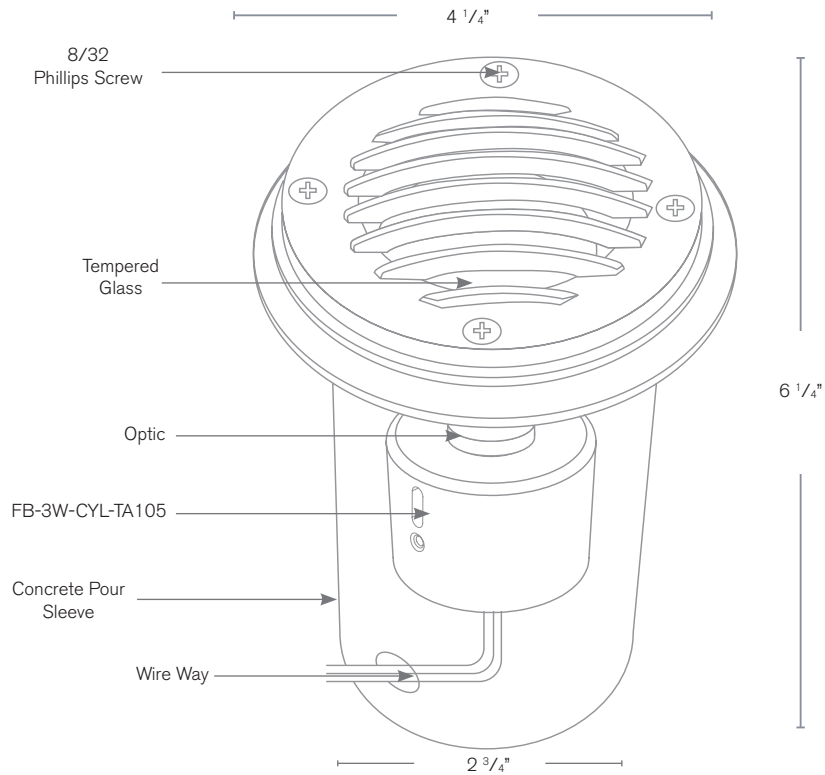

Forever Bright

SPECIFICATION FEATURES

Model: **SPJ-MW1000-P-GR**
Finish: Matte Bronze

- Finish:** Our naturally etched finishes will withstand the test of time. All finishes are individually treated insuring consistency. Our meticulous application results in a fixture that truly becomes "a one of a kind".
- Electrical:** Available in 8-15V and 12V-15V
- Labels:** ETL Standard Wet Label
C-ETL

Top View

Well Light (Grate Option)

DESCRIPTION

- Model#:** SPJ-MW1000-P-GR
- Material:** Solid Brass
- Color Temp:** 2750K
- Optic:** Spot, Flood, Wide Flood, Wide Angle Flood
- Electrical:** 8-15V, 12V-15V
- Engines:** FB-3W-CYL-TA105
FB-5W-CYL-TA125
FB-7W-CYL-TA210
FB-10W-CYL-TA300
- LED:** Nichia
- Adjustable**
- Beam Angle:** 0-40 Degree

Wet Listed

ORDERING INFORMATION

Model#	Finishes	Wattage	Optics	Lumens	Color Temp.	Electrical
SPJ-WM1000-P-GR	MBR	3W	FLOOD	105	2700K	8-15V

V = Verde	GM = Gun Metal	3W	Spot	105	2700K	8-15V
M = Moss	B = Black	5W	Flood	125	4000K	12V-15V
AG = Aged Brass	R = Rusty	7W	Wide Flood	210	6500K	
MBR = Matte Bronze	PVDP = PVD Polished	10W	Wide Angle Flood	300		
SB = Satin Brass	PVDS = PVD Satin					