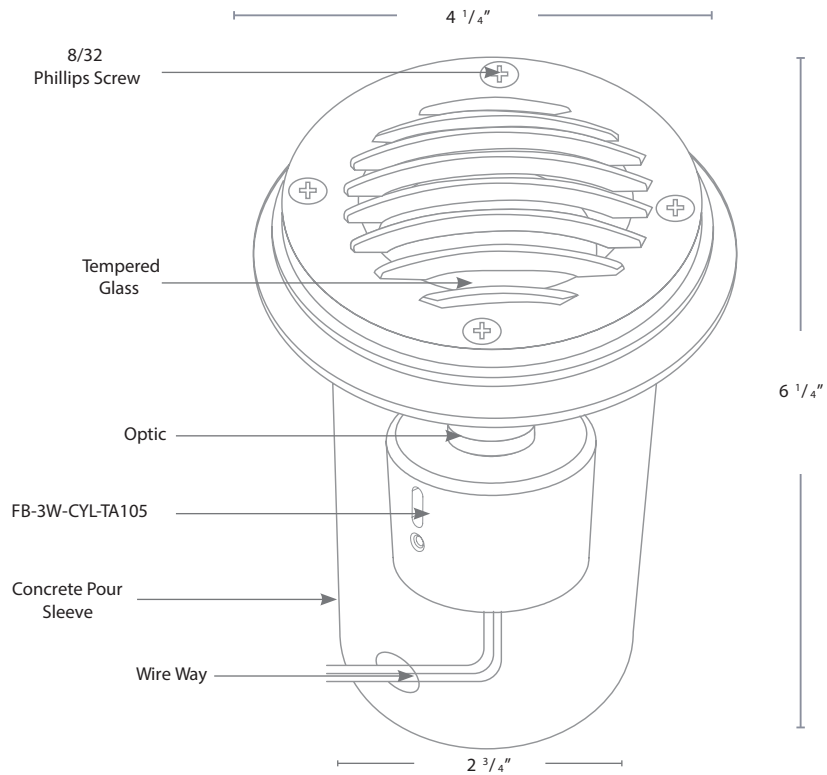

Forever Bright

SPECIFICATION FEATURES

Model: SPJ-MW1000-P-GR-QS
Finish: Matte Bronze

- Finish:** Our naturally etched finishes will withstand the test of time. All finishes are individually treated insuring consistency. Our meticulous application results in a fixture that truly becomes "a one of a kind".
- Electrical:** Available in 8-15V and 12V-15V
- Labels:** ETL Standard Wet Label
C-ETL

Top View

Well Light (Grate Option)

DESCRIPTION

- Model#:** SPJ-MW1000-P-GR-QS
- Material:** Solid Brass
- Color Temp:** 2750K
- Optic:** Spot, Flood, Wide Flood, Wide Angle Flood
- Electrical:** 8-15V, 12V-15V
- Engines:** FB-3W-CYL-TA105
FB-5W-CYL-TA125
FB-7W-CYL-TA210
FB-10W-CYL-TA300
- LED:** Nichia
- Adjustable Beam Angle:** 0-40 Degree

Wet Listed

ORDERING INFORMATION

Model#	Finishes	Wattage	Optics	Lumens	Color Temp.	Electrical
SPJ-WM1000-P-GR-QS	MBR	3W	FLOOD	105	2700K	8-15V
	MBR = Matte Bronze	3W 5W 7W 10W	Spot Flood Wide Flood Wide Angle Flood	105 125 210 300	2700K 4000K 6500K	8-15V 12V-15V