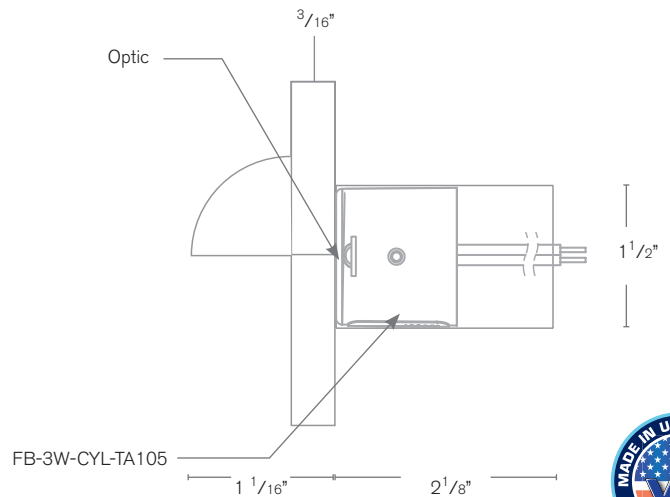

The Versatile GDG Series

DESCRIPTION

- Model#:** SPJ-FB-275-3-TF
- Engine:** FB-3W-CYL-TA105 (standard)
- Lumens:** 105
- Optic:** Wide Angle Flood
- Color Temp:** Amber
- Electrical:** 12V
- Mounting:** Recessed
- LED:** Nichia

Turtle Friendly

2 7/8"

Wet Listed

ORDERING INFORMATION

Model#	Finishes	Wattage	Optics	Lumens	Color Temp.	Electrical
SPJ-FB-275-3-TF	MBR	3W	WIDE ANGLE FLOOD	105	AMBER	12V

V = Verde	GM = Gun Metal	1W	Wide Angle Flood	85	Amber	12V
M = Moss	B = Black	3W		105		
AG = Aged Brass	R = Rusty	5W		125		
MBR = Matte Bronze	PVDP = PVD Polished					
SB = Satin Brass	PVDS = PVD Satin					