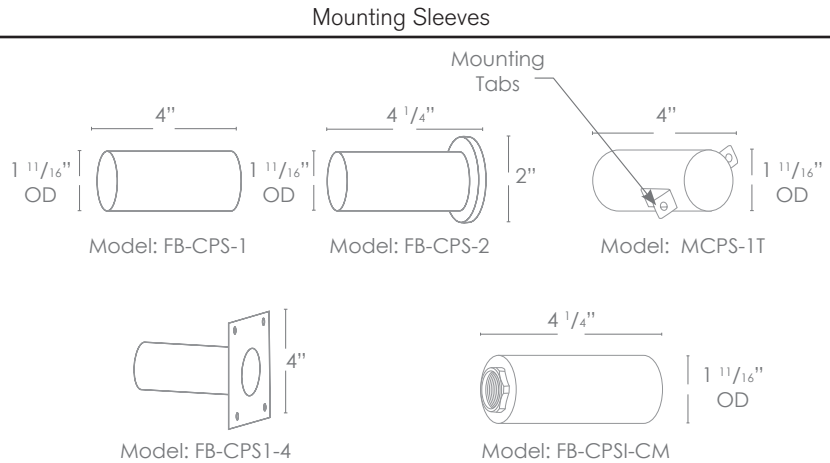

Forever Bright

SPECIFICATION FEATURES

Model: **SPJ-FB-275-3-TF**
Finish: Matte Bronze

- Finish:** Our naturally etched finishes will withstand the test of time. All finishes are individually treated insuring consistency. Our meticulous application results in a fixture that truly becomes "a one of a kind".
- Electrical:** Available in 12v
- Labels:** ETL Standard Wet Label
C-ETL

The Versatile GDG Series

DESCRIPTION

- Model#:** SPJ-FB-275-3-TF
- Engine:** FB-3W-CYL-TA105 (standard)
- Lumens:** 105
- Optic:** Wide Angle Flood
- Color Temp:** Amber
- Electrical:** 12V
- Mounting:** Recessed
- LED:** Nichia

Turtle Friendly

2 7/8"

Wet Listed

ORDERING INFORMATION

Model#	Finishes	Wattage	Optics	Lumens	Color Temp.	Electrical
SPJ-FB-275-3-TF	MBR	3W	WIDE ANGLE FLOOD	105	AMBER	12V

V = Verde	GM = Gun Metal	1W	Wide Angle Flood	85	Amber	12V
M = Moss	B = Black	3W		105		
AG = Aged Brass	R = Rusty	5W		125		
MBR = Matte Bronze	PVDP = PVD Polished					
SB = Satin Brass	PVDS = PVD Satin					