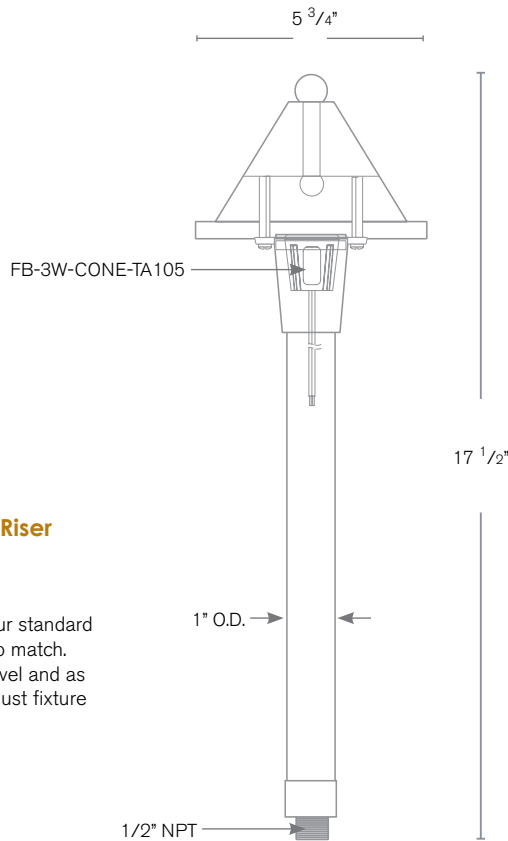

Forever Bright

SPECIFICATION FEATURES

Model: **SPJ-CC-100**
Finish: Raw Copper

- Finish:** Our naturally etched finishes will withstand the test of time. All finishes are individually treated insuring consistency. Our meticulous application results in a fixture that truly becomes "a one of a kind".
- Electrical:** Available in 8-15V
- Labels:** ETL Standard Wet Label
C-ETL

Path / Area Light

DESCRIPTION

- Model#:** SPJ-CC-100
- Electrical:** 8-15V
- Engine:** FB-3W-Cone-TA105
- Lumens:** 105
- Color Temp:** 2700 k
- Mounting:** 1/2" NPT. Dual Fin Spike Incl.
- LED:** Nichia

Option:

Adjustable Below Grade Riser

- Model:** SPJ19-03-RBBG
- Shown:** Matte Bronze
- Desc:** Solid brass top fits on our standard perma-post with finish to match. Install fixture at grade level and as the landscape grows adjust fixture height as needed.

Wet Listed

ORDERING INFORMATION

| Model# | Finishes | Wattage | Lumens | Color Temp. | Electrical |
|-------------------|-----------|-----------|------------|--------------|--------------|
| SPJ-CC-100 | RC | 3W | 105 | 2700K | 8-15V |