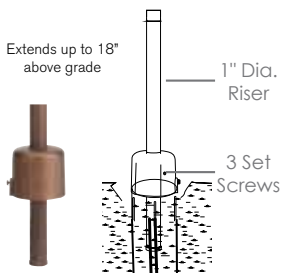

Forever Bright

SPECIFICATION FEATURES

Model: **SPJ-CC-100**
Finish: Raw Copper

- Finish:** Our naturally etched finishes will withstand the test of time. All finishes are individually treated insuring consistency. Our meticulous application results in a fixture that truly becomes "a one of a kind".
- Electrical:** Available in 8-15V
- Labels:** ETL Standard Wet Label
C-ETL

Path / Area Light

DESCRIPTION

- Model#:** SPJ-CC-100
- Electrical:** 8-15V
- Engine:** FB-3W-Cone-TA105
- Lumens:** 105
- Color Temp:** 2700 k
- Mounting:** 1/2" NPT. Dual Fin Spike Incl.
- LED:** Nichia

Option:

Adjustable Below Grade Riser

- Model:** SPJ19-03-RBBG
- Shown:** Matte Bronze
- Desc:** Solid brass top fits on our standard perma-post with finish to match. Install fixture at grade level and as the landscape grows adjust fixture height as needed.