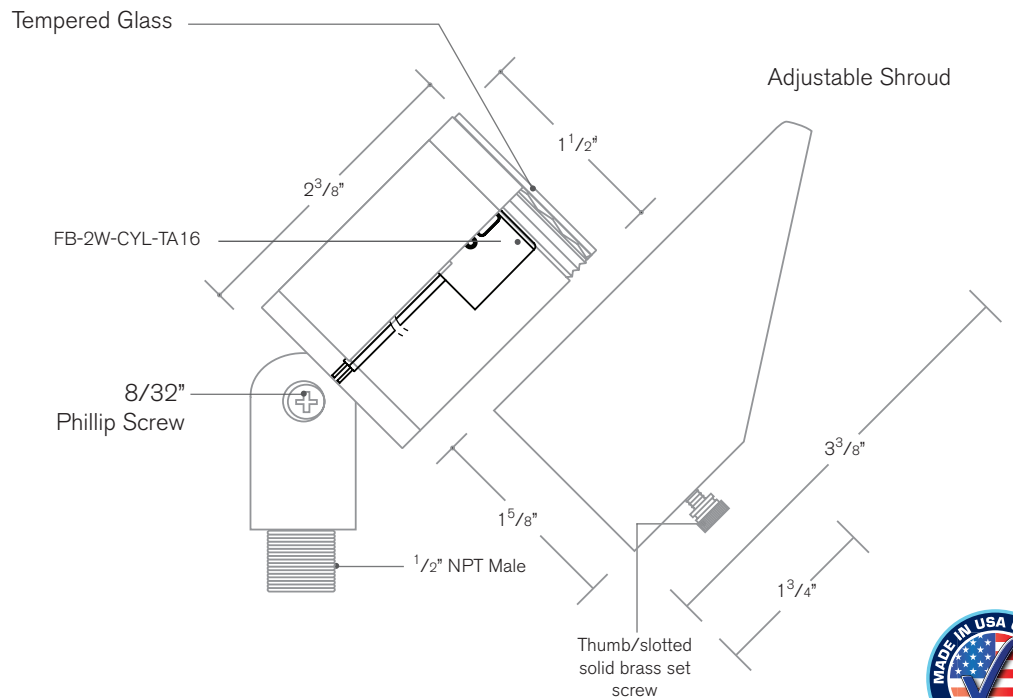

Forever Bright

SPECIFICATION FEATURES

Model: **Mr. Universe**

- Finish:** Our naturally etched finishes will withstand the test of time. All finishes are individually treated insuring consistency. Our meticulous application results in a fixture that truly becomes "a one of a kind".
- Electrical:** Available in 8-15V
- Labels:** ETL Standard Wet Label
C-ETL

Directional Light

DESCRIPTION

- Model#:** Mr. Universe
- Material:** Solid Brass
- Finish:** Matte Bronze
- Electrical:** 8-15V
- Engine:** FB-2W-CYL-TA16
- Lumens:** 135
- Color Temp:** 2700K
- Optic:** Spot, Flood, Wide Flood, Wide Angle Flood
- Mounting:** 1/2" NPT.

Wet Listed

ORDERING INFORMATION

Model#	Finishes	Wattage	Optics	Lumens	Color Temp.	Electrical
MR. UNIVERSE	MBR	2W	FLOOD	135	2700K	8-15V

- V = Verde
- M = Moss
- AG = Aged Brass
- MBR = Matte Bronze
- SB = Satin Brass
- GM = Gun Metal
- B = Black
- R = Rusty
- PVDP = PVD Polished
- PVDS = PVD Satin
- 2W
- Spot
- Flood
- Wide Flood
- Wide Angle Flood
- 2700K
- 4000K
- 5000K
- 8-15V