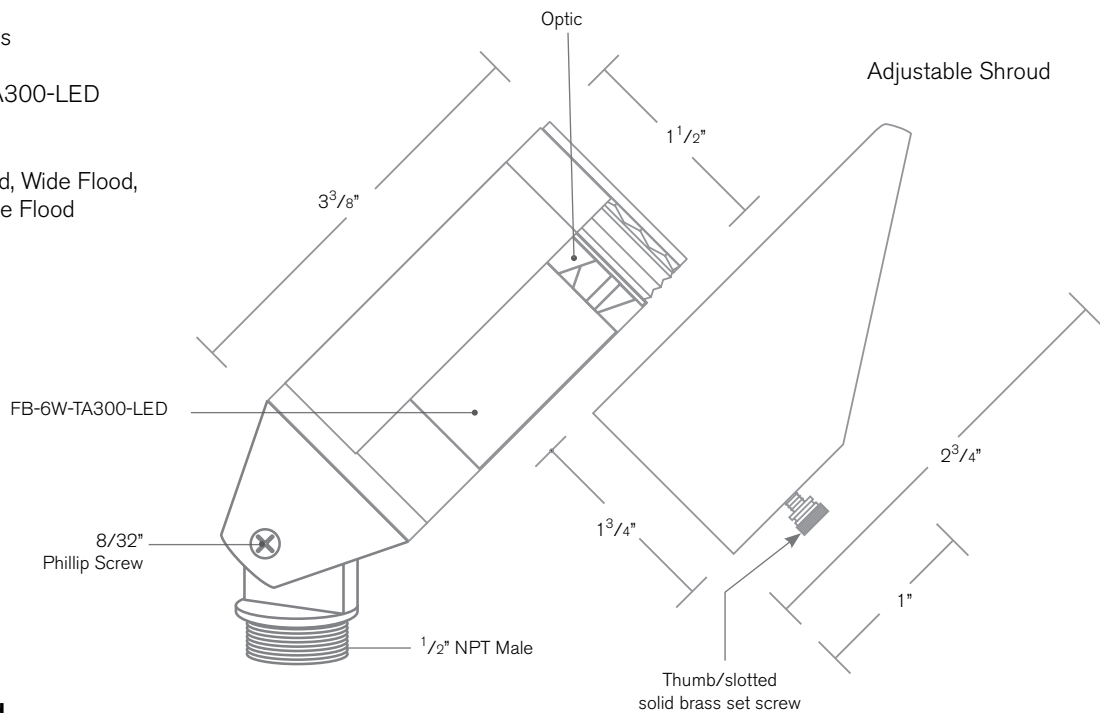

Forever Bright

SPECIFICATION FEATURES

Model: **Li'l Beast**
Finish: Matte Bronze

- Finish:** Our naturally etched finishes will withstand the test of time. All finishes are individually treated insuring consistency. Our meticulous application results in a fixture that truly becomes "a one of a kind".
- Electrical:** Available in 12-15V
- Labels:** ETL Standard Wet Label
C-ETL

Directional Light

DESCRIPTION

- Model#:** Li'l Beast
- Material:** Solid Brass
- Electrical:** 12-15V
- Engine:** FB-6W-TA300-LED
- Lumens:** 300
- Color Temp:** 2700K
- Optic:** Spot, Flood, Wide Flood, Wide Angle Flood
- Mounting:** 1/2" NPT.
- LED:** Nichia