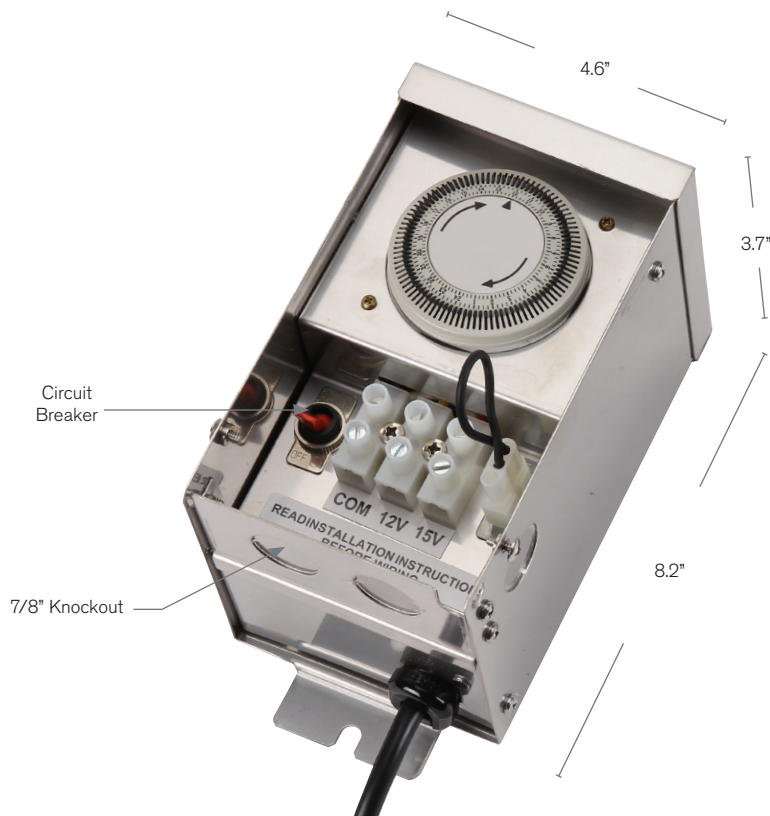

Model: **FB-75-120M12**

Nightpower Transformer

SPECIFICATION FEATURES

The Forever Bright landscape lighting transformer series. Featuring multiple voltage outputs from 12-15 volts.

Stainless steel enclosure is rain-tight with hinged lockable cover and multiple knockouts throughout bottom and sides. Features include removable timer and field installed photocell. All units "plug and go" ready for field install accessories.

FEATURES & OPTIONS:

- STAINLESS STEEL NEMA STYLE RAIN-TIGHT KEYHOLE MOUNT ENCLOSURE
- LARGE WIRING VOLTAGE TAP LUGS
- COMPLETE WIRING INSTRUCTIONS
- TIMER, 24 HOUR REMOVABLE
- PHOTOCELL, FIELD INSTALL
- 6' OUTDOOR LINE CORD
- LOW VOLTAGE CIRCUIT BREAKER. ONE BREAKER PROTECTING EACH OUTPUT CIRCUIT
- ETL 1838
- LIFETIME WARRANTY

DESCRIPTION

Model#: FB-75-120M12
Shown: Stainless Steel
Electrical Input: 120V
Electrical Output: 12-15V
Max. Watts: 75 Watts
Circuit: 1 Circuit

Wet Listed

ORDERING INFORMATION

Model#	Electrical Input	Electrical Output	Wattage	Circuit
FB-75-120M12	120V	12-15V	75W	1
	120V	12-15V	75W	1