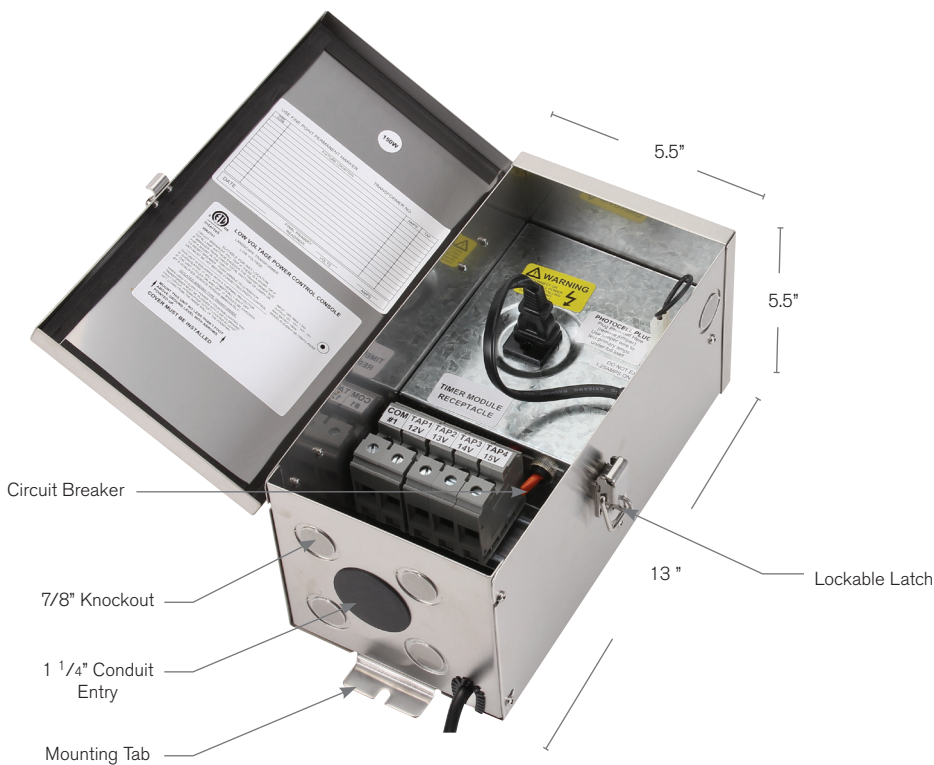

Model: **FB-150-120M12**

Nightpower Transformer

SPECIFICATION FEATURES

The Forever Bright landscape lighting transformer series. Featuring multiple voltage outputs from 12-15 volts.

Stainless steel enclosure is rain-tight with hinged lockable cover and multiple knockouts throughout bottom and sides. Features include removable timer and field installed photocell. All units "plug and go" ready for field install accessories.

FEATURES & OPTIONS:

- STAINLESS STEEL NEMA STYLE RAIN-TIGHT KEYHOLE MOUNT ENCLOSURE
- LARGE WIRING VOLTAGE TAP LUGS
- COMPLETE WIRING INSTRUCTIONS
- TIMER, 24 HOUR REMOVABLE
- PHOTOCELL, FIELD INSTALL
- 6' OUTDOOR LINE CORD
- LOW VOLTAGE CIRCUIT BREAKER. ONE BREAKER PROTECTING EACH OUTPUT CIRCUIT
- ETL 1838
- LIFETIME WARRANTY

DESCRIPTION

Model#: FB-150-120M12
Shown: Stainless Steel
Electrical Input: 120V
Electrical Output: 12-15V
Max. Watts: 150 Watts
Circuit: 1 Circuit

Wet Listed

ORDERING INFORMATION

Model#	Electrical Input	Electrical Output	Wattage	Circuit
FB-150-120M12	120V	12-15V	150W	1
	120V	12-15V	150W	1