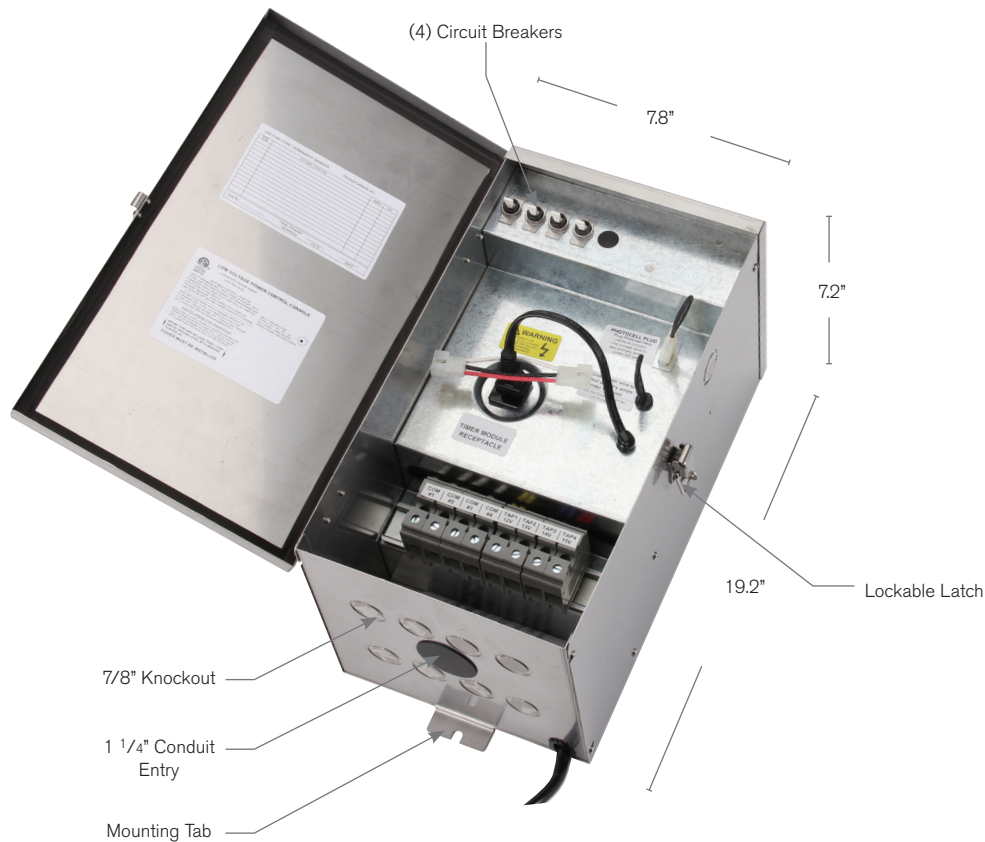

Model: **FB-1200-120M12**

**Nightpower Transformer**

**SPECIFICATION FEATURES**

The Forever Bright landscape lighting transformer series. Featuring multiple voltage outputs from 12-15 volts.

Stainless steel enclosure is rain-tight with hinged lockable cover and multiple knockouts throughout bottom and sides. Features include removable timer and field installed photocell. All units "plug and go" ready for field install accessories.

**FEATURES & OPTIONS:**

- STAINLESS STEEL NEMA STYLE RAIN-TIGHT KEYHOLE MOUNT ENCLOSURE
- LARGE WIRING VOLTAGE TAP LUGS
- COMPLETE WIRING INSTRUCTIONS
- TIMER, 24 HOUR REMOVABLE
- PHOTOCELL, FIELD INSTALL
- 6' OUTDOOR LINE CORD
- LOW VOLTAGE CIRCUIT BREAKER. ONE BREAKER PROTECTING EACH OUTPUT CIRCUIT
- ETL 1838
- LIFETIME WARRANTY

**DESCRIPTION**

**Model#:** FB-1200-120M12  
**Shown:** Stainless Steel  
**Electrical Input:** 120V  
**Electrical Output:** 12-15V  
**Max. Watts:** 1200 Watts  
**Circuits:** 4 Circuits

**Wet Listed**

**ORDERING INFORMATION**

Model#	Electrical Input	Electrical Output	Wattage	Circuits
<b>FB-1200-120M12</b>	<b>120V</b>	<b>12-15V</b>	<b>1200W</b>	<b>4</b>
	120V	12-15V	1200W	4