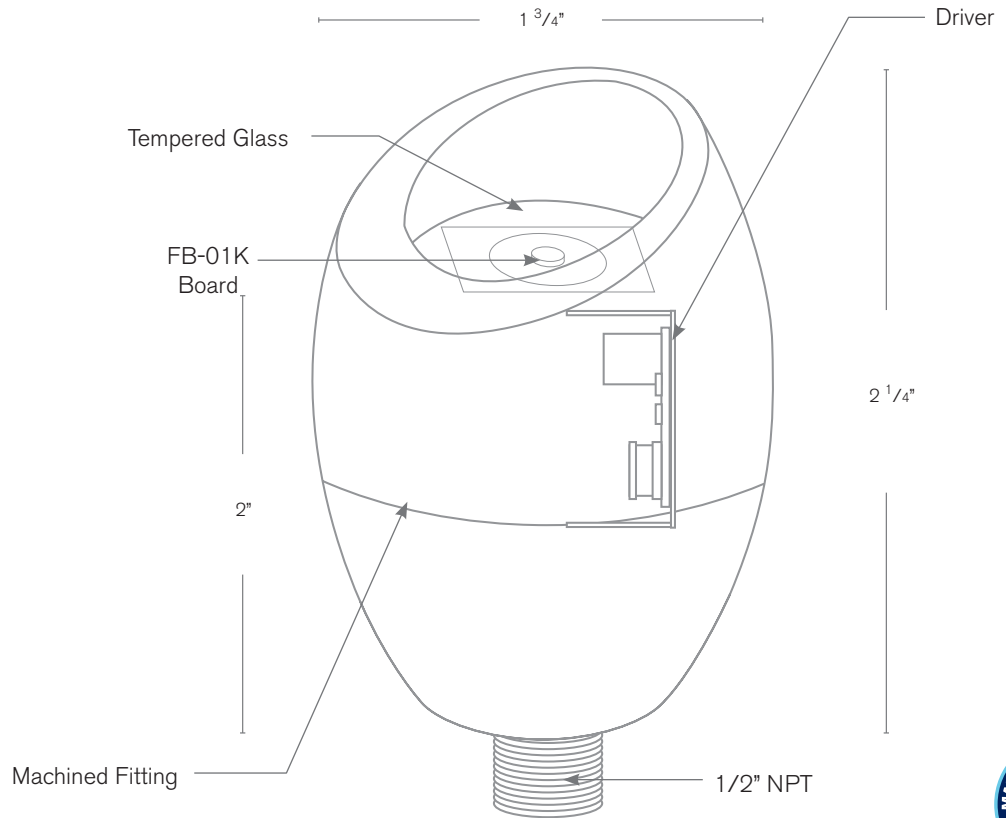

Forever Bright

SPECIFICATION FEATURES

Model: **Egg Light**
Finish: Verde

- Finish:** Our naturally etched finishes will withstand the test of time. All finishes are individually treated insuring consistency. Our meticulous application results in a fixture that truly becomes "a one of a kind".
- Electrical:** Available in 8-15V
- Labels:** ETL Standard Wet Label
C-ETL

Directional Light

DESCRIPTION

- Model#:** Egg Light
- Material:** Solid Brass
- Electrical:** 8-15V
- Engine:** FB-01K
- Lumens:** 125
- Color Temp:** 2700K
- Optic:** Flood
- Mounting:** 1/2" NPT.
- LED:** Nichia