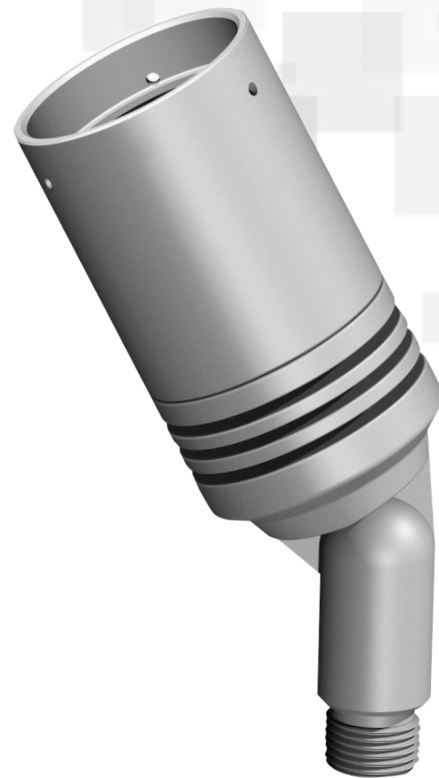

## Outdoor Lighting Luminaire

**ROC LIGHTING** Introduces our Architectural LED Outdoor Luminaires. Built with an integrated LED module, and designed with superior thermal management, makes these fixtures super-efficient, low maintenance and very reliable. Machined from military grade solid aluminum, ROC fixtures are designed to withstand the harshest environments, and provide a long lasting durable light source.

### FL-430 LED SERIES

Architectural LED adjustable accent light. Great source of light in uplight or downlight applications. 50,000 hours rated life, low maintenance and a life rating more than 10 times the standard halogen fixtures makes these fixtures a great replacement for inefficient halogen lighting fixtures. Rated for wet location.

### CAP STYLES: FL-430 SERIES

### SPECIFICATIONS

<b>LIGHT SOURCE:</b>	7W High Power LED
<b>LUMENS / CRI:</b>	Cool White 500 Lumens / 75 CRI Warm White 450 Lumens/ 80 CRI
<b>COLOR TEMPERATURE:</b>	Warm White or Cool White
<b>BEAM ANGLE:</b>	25° or 38°
<b>RATED LIFE:</b>	50,000 Hours
<b>DIMMING:</b>	Dimmable
<b>VOLTAGE:</b>	12 Volts AC/DC
<b>RATING:</b>	Dry, Damp or Wet Location
<b>MOUNTING:</b>	1/2 " NPS Thread
<b>TRANSFORMER:</b>	Required (not included)
<b>MATERIAL:</b>	Precision Machined Aluminum
<b>WARRANTY:</b>	3 years