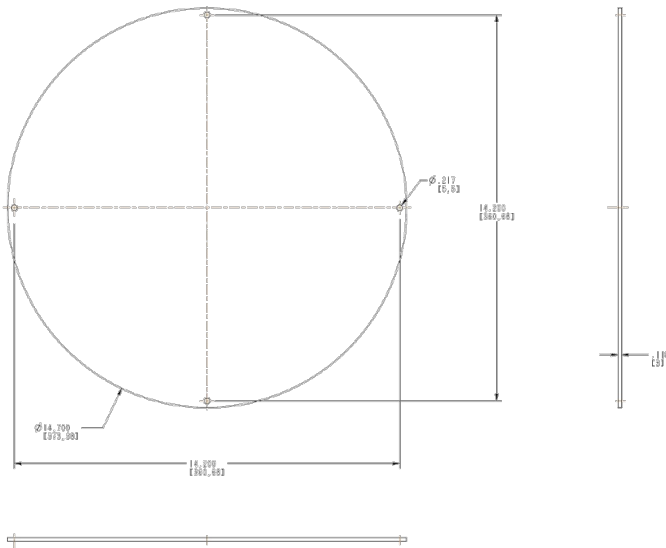

## Technical Specifications

### Description:

Guard polyshield for highbay 78W LED with stainless steel screws.

### Dimensions