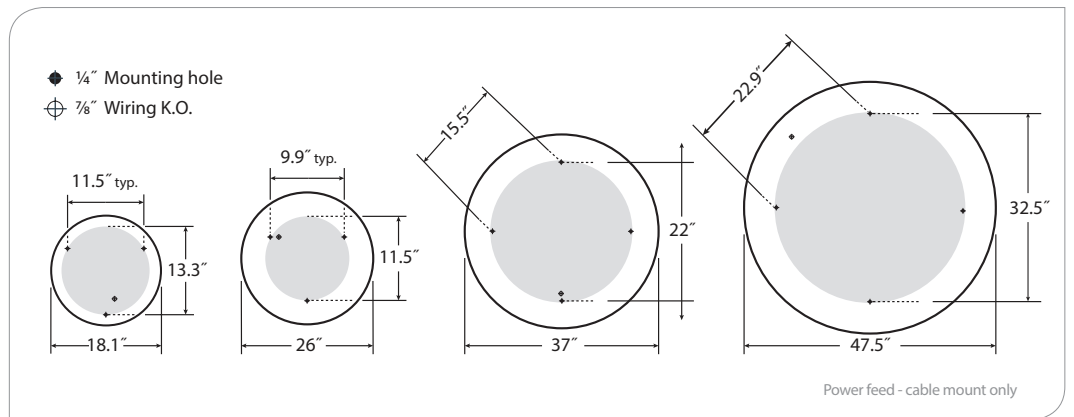

INSTALLATION

Choose from one of our Premium Colors with no set-up fee.

For paint chip samples, please e-mail: info@prulite.com