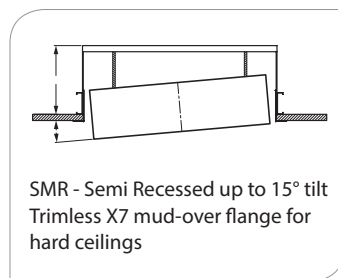

P4000 Sky | Pendant & Surface Semi-Recessed

PRUDENTIAL LTG.

PRULITE.COM 213.746.0360

NEW YSW – Seashell White (Matte)	NEW YCH – Champagne (Metallic)
YSL – Silver (Metallic)	YPE – Pewter (Matte)
YRG – Rain Grey (Gloss)	YSTM – Storm Grey (Matte)
NEW YBK – Black (Matte)	YBB – Black (Semi Gloss)
YSKM – Sky (Matte)	NEW YMB – Military Blue (Matte)
NEW YIB – Interstate Blue (Matte)	YSAM – Sapphire (Matte)
NEW YFGM – Forest Green (Matte)	YBR – Bronze (Matte)
YBY – Boysenberry (Matte)	YSRM – Sunset Red (Matte)
NEW YOR – Orange (Matte)	YDAM – Daffodil (Matte)

INSTALLATION

Choose from one of our Premium Colors with no set-up fee.

For paint chip samples, please e-mail: info@prulite.com

COMPLIMENTARY FIXTURES

Prudential Ltg. reserves the right to change design specifications or materials without notice. Please visit prulite.com for most current data.
© 2014 All rights reserved – All products manufactured at: Prudential Ltg. 1774 E. 21st Street, Los Angeles, CA 90058