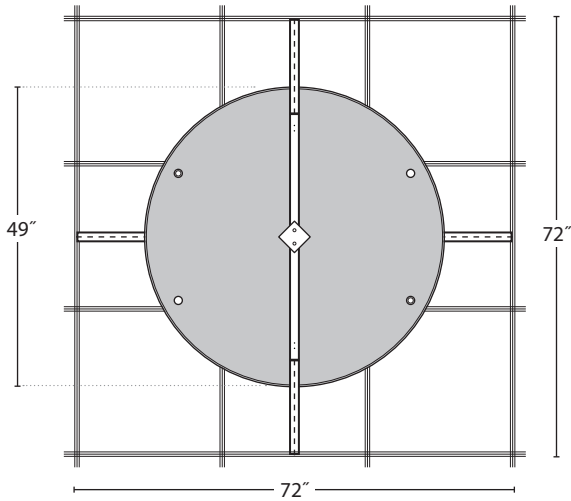

P4000 Sky | Pendant & Surface Semi-Recessed

PRUDENTIAL LTG.

PRULITE.COM 213.746.0360

T-BARASSEMBLIES

24"

48"

72"

Prudential Ltg. reserves the right to change design specifications or materials without notice. Please visit prulite.com for most current data.
© 2014 All rights reserved - All products manufactured at: Prudential Ltg. 1774 E. 21st Street, Los Angeles, CA 90058