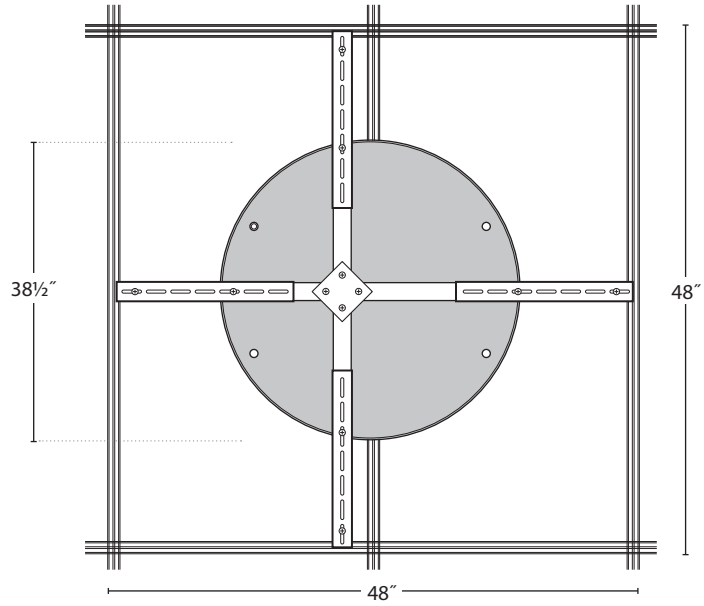

P4000 Sky | Pendant & Surface Semi-Recessed

PRUDENTIAL LTG.

PRULITE.COM 213.746.0360

T-BARASSEMBLIES

24"

48"

72"

Prudential Ltg. reserves the right to change design specifications or materials without notice. Please visit prulite.com for most current data.
© 2014 All rights reserved - All products manufactured at: Prudential Ltg. 1774 E. 21st Street, Los Angeles, CA 90058