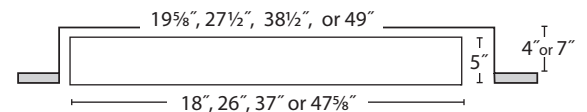

Break the plane for dramatic effect.

Another Prudential Ltg. first, merging our ever-popular P4000 pendant with a hard ceiling trimless flange. The P4000 can be tilted up to 15° for a fun, playful effect or just semi-recessed into the ceiling at different heights — easily adjustable by locking wingnuts.

P4030-LED35-SO-FWA
11889 Delivered Lumens
113 Watts
106 lm/w

LUMEN OUTPUT: Direct (D1)

	LO	MO	SO	HO
18": lm/w	950	1650	1950	2150
	19	33	39	47
2': lm/w	2100	3150	3900	5300
	35	54	67	97
3': lm/w	5800	9100	11889	17700
	56	87	113	177
4': lm/w	9200	11500	18200	28000
	88	110	174	281

Lumen output may vary +/- 5%
3500K used for lm/ft estimates above
4000K +2% llf, 3000K -2%, 2700K -4%
-10% LLF for 90 CRI (4K, 3500K and 3K)

See LED Details PDF for more info

SERIES	LED COLOR	OUTPUT	SHIELDING	COLOR/ FINISH	CEILING TRIM	DISTRIBUTION	CIRCUITING	VOLTAGE	PLENUM DEPTH	CEILING SYSTEMS	DRIVERS	OPTIONS & CONTROLS
P4018 18" Dia. (11 lbs)	LED27 2700K (90CRI)	LO Low	FWA	TMW	YBK	D1	SC	UNV	SMR7	X1 T-Bar	ND Non-Dimming	EML
P4020 2" Dia (22 lbs)	LED3 3000K	MO Medium	Flat White Acrylic Lens	Textured Matte White	Interior Matte Black Matte (Standard)	Direct	Single Circuit	(120-277)	7" Plenum Semi-Recessed (Standard)	(9/16" or 15/16" T-Bar, Armstrong Interlude or slot grid)	DM10 0-10v, 10% Dimming (Standard)	Emergency Battery, Low (P4018: 400; P4020: 500; P4030 & P4040: 900 delivered lumens)
P4030 3" Dia. (35 lbs)	LED35 3500K	SO Standard	VWA	YGW	TMW			347 (Emergency battery requires a Step Down transformer)	4" Plenum Semi-Recessed	X7 Hard Ceiling (Hard ceiling mud over flange)	DM01 0-10v, 1% Dimming	EMH
P4040 4" Dia. (50 lbs)	LED4 4000K	HO High	Convex White Acrylic Lens (1" Max drop)	Gloss White (Standard)	Textured Matte White						STEP Step Dimming, 100-50-Off, Osram	Emergency Battery, High (NA - 18" & 2'; P4030 & P4040: 1250 delivered lumens)
	LED3-90 90CRI	PROG Programmable Light Output (Specify desired lm or w/fixture)		Y_ Premium Color	White						NOTE: Lumens and watts per foot may differ for STEP drivers, consult factory	
	LED35-90 90CRI			CC Custom Color	Gloss White						LDE5 5%, Lutron (Ecosystem)	
	LED4-90 90CRI			NOTE: Top plate is always Gloss White for optical performance	White						LDE1 1%, Lutron (Soft Fade to Black, Ecosystem)	
					YGW Gloss White						L3DA 1%, Lutron, 3 Wire	PRUBIN Meticulous Binning and Labeling every LED board within a 2-step MacAdams Ellipse
					Y_ Premium Color						ECO 1% 0-10v, EldoLED	
					CC Custom Color						ECDA 1% DALI, EldoLED	
											SOLO 0.1% 0-10v, EldoLED (Dim to Dark)	
											SODA 0.1% DALI, EldoLED (Dim to Dark)