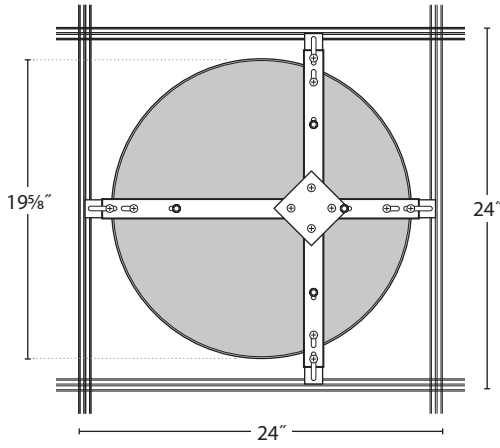

P4000 Sky | Pendant & Surface Semi-Recessed

PRUDENTIAL LTG.

PRULITE.COM 213.746.0360

T-BARASSEMBLIES

24"

48"

72"

Prudential Ltg. reserves the right to change design specifications or materials without notice. Please visit prulite.com for most current data.
© 2014 All rights reserved - All products manufactured at: Prudential Ltg. 1774 E. 21st Street, Los Angeles, CA 90058