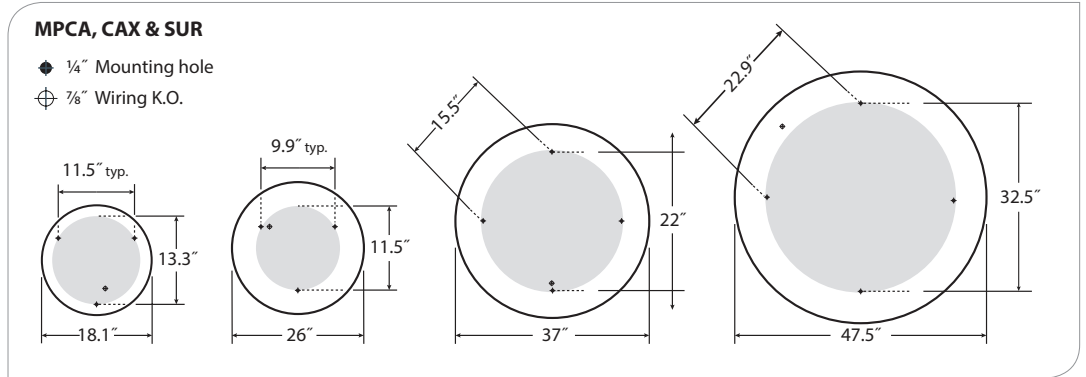

MOUNTING LOCATIONS