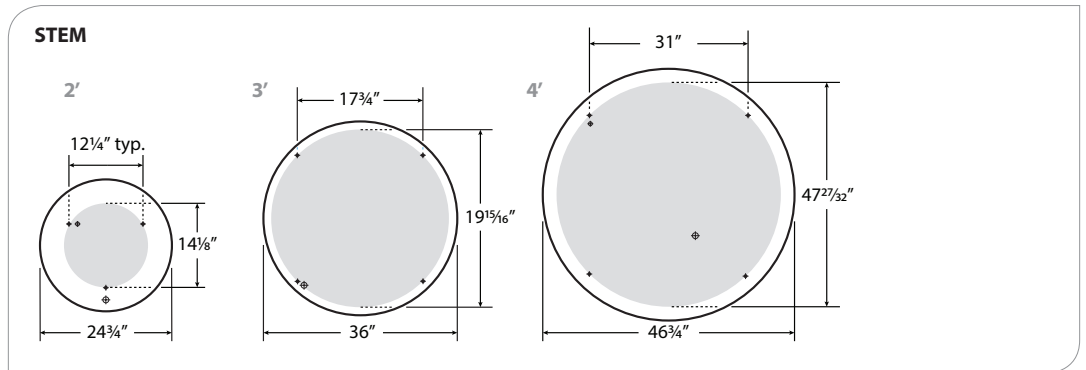

Choose from one of our Premium Colors with no set-up fee.

For paint chip samples, please e-mail: info@prulite.com