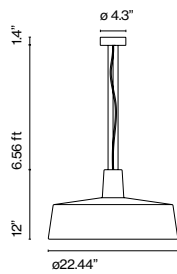

Soho

Joan Gaspar

marset

Soho 112

Soho 57

Soho 38

Soho 112

↔ 8x T5 HO Mini Bipin 24W
Electronic ballast 120V 60Hz
Hi-Lume 3 Wire 120-277V 50/60Hz
Hi-Lume Digital 120-277V 50/60Hz

- [Download](#) Assembly Instructions
- [Download](#) Photometric Data
- [Download](#) 2D
- [Download](#) 3D

Range

Soho 38

LED SMD 13,2W 700mA
2700K 1931lm (included)

Black electrical cord

The striking, industrial shapes in the Soho collection are reminiscent of the lamps that were traditionally used in markets and taverns, but they contrast through the use of thoroughly contemporary materials and textures.