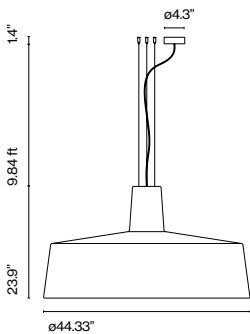

Soho

Joan Gaspar

marset

Soho 112

Soho 57

Soho 38

Soho 112

↔ 8x T5 HO Mini Bipin 24W
Electronic ballast 120V 60Hz
Hi-Lume 3 Wire 120-277V 50/60Hz
Hi-Lume Digital 120-277V 50/60Hz

LED SMD 127.2W 300mA
2700K* 16680lm
120-277V 50/60Hz
* 3000K on request
Dimmable Hi-Lume driver
3-Wire control **

Shade in rotary moulded polyethylene. Methacrylate opal diffuser. Metal support lacquered in black with stainless anti-oxidant cataphoresis treatment for outdoor. Cable support for the wall version.

- [Download](#) Assembly Instructions
- [Download](#) Photometric Data
- [Download](#) 2D
- [Download](#) 3D

Range

Soho 38

LED SMD 13,2W 700mA
2700K 1931lm (included)

Black electrical cord

The striking, industrial shapes in the Soho collection are reminiscent of the lamps that were traditionally used in markets and taverns, but they contrast through the use of thoroughly contemporary materials and textures.