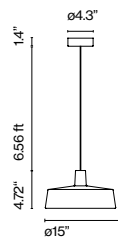

Soho

Joan Gaspar

marset

Soho 112

Soho 57

Soho 38

Soho 112

↔ 8x T5 HO Mini Bipin 24W
Electronic ballast 120V 60Hz
Hi-Lume 3 Wire 120-277V 50/60Hz
Hi-Lume Digital 120-277V 50/60Hz

- [Download](#) Assembly Instructions
- [Download](#) Photometric Data
- [Download](#) 2D
- [Download](#) 3D

Range

Soho 38

LED SMD 13,2W 700mA
2700K 1931lm (included)

Black electrical cord

The striking, industrial shapes in the Soho collection are reminiscent of the lamps that were traditionally used in markets and taverns, but they contrast through the use of thoroughly contemporary materials and textures.