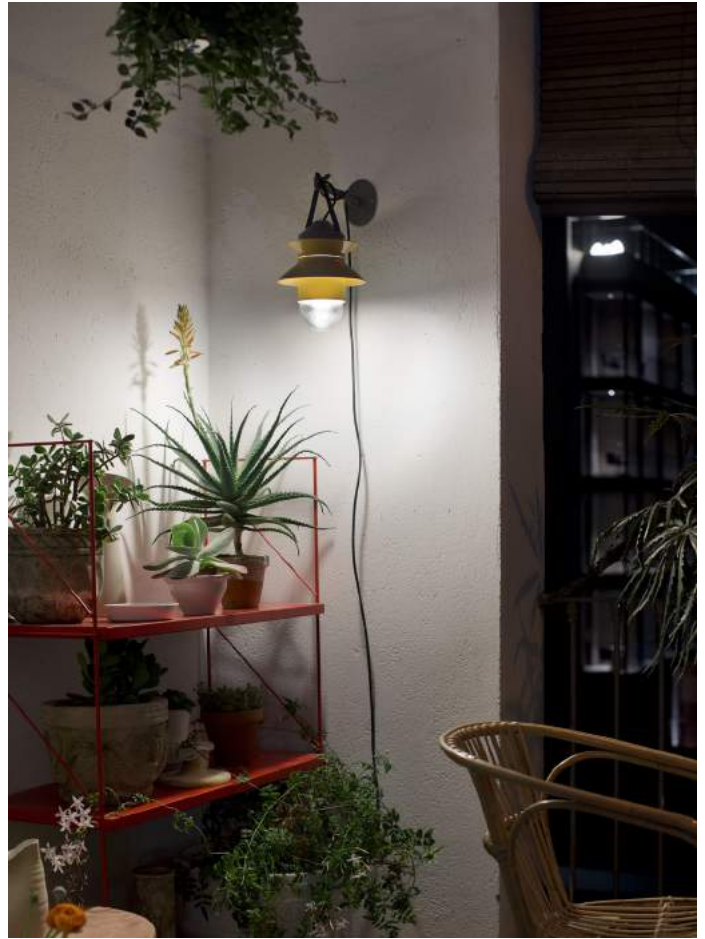

# Santorini Sputnik Estudio

marset

**Santorini**

**Garland connector**

**Canopy**

**Canopy IP65**

**Santorini**

- ⦿ E26 CFL TYPE A19 14W
- ⦿ E26 LED Type A19 8W

- White (Ral 9003)
- Grey (Ral 7039)
- Mustard (Ral 1032)

Black electrical cord

Blown, pressed glass diffuser attached to a gray polycarbonate structure. Shades available in numerous colors. Ceiling rose and metal support lacquered in grey. Metallic support stainless anti-oxidant cataphoresis treatment for outdoor.

Suitable for wet locations

- [Download](#) Assembly Instructions
- [Download](#) 2D
- [Download](#) 3D

Silver Delta  
ADI Awards  
2016

info@marset.com  
www.marset.com

Inspired by the lanterns found on fishing boats, this collection of outdoor customizable lamps allows you to create multiple compositions. Users can choose how many shades to place on the diffuser, along with their order, position and direction.

Santorini

Wall bracket

Floor accessory

Santorini C

Santorini A Fixed stem