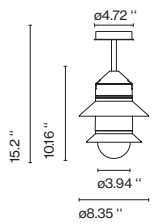

Santorini

Wall bracket

Floor accessory

Santorini C

Santorini A Fixed stem