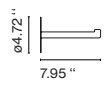

Wall bracket