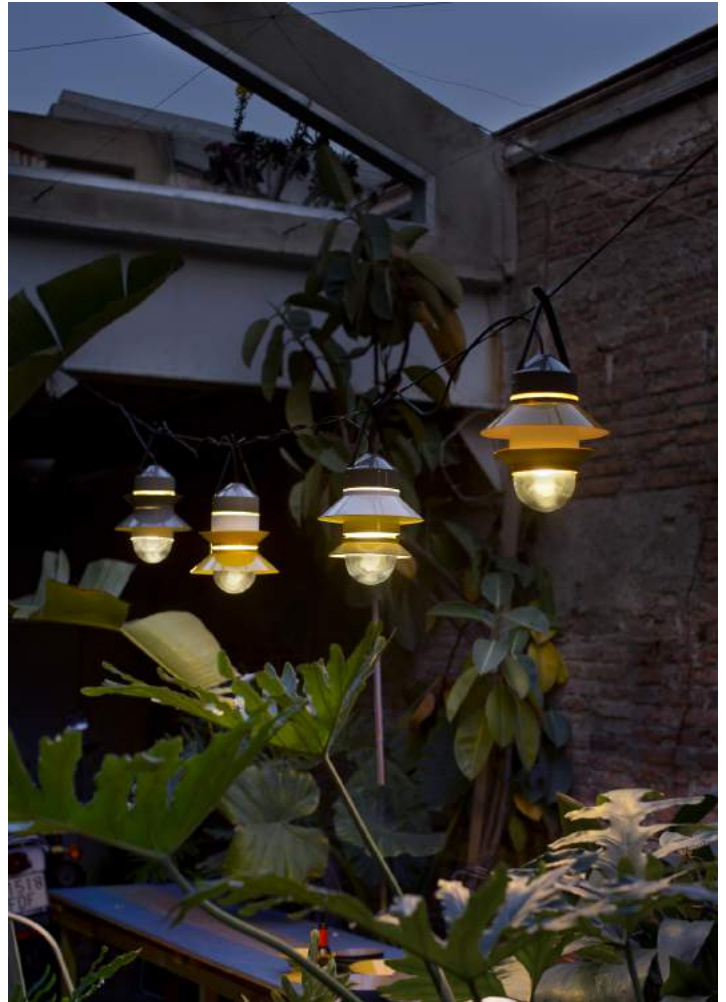

# Santorini Sputnik Estudio

marset

**Santorini**

**Garland connector**

**Canopy**

**Canopy IP65**

**Santorini**

- ⦿ E26 CFL TYPE A19 14W
- ⦿ E26 LED Type A19 8W

- White (Ral 9003)
- Grey (Ral 7039)
- Mustard (Ral 1032)

Black electrical cord

Blown, pressed glass diffuser attached to a gray polycarbonate structure. Shades available in numerous colors. Ceiling rose and metal support lacquered in grey. Metallic support stainless anti-oxidant cataphoresis treatment for outdoor.

Suitable for wet locations

- [Download](#) Assembly Instructions
- [Download](#) 2D
- [Download](#) 3D

Silver Delta  
ADI Awards  
2016

info@marset.com  
www.marset.com

Inspired by the lanterns found on fishing boats, this collection of outdoor customizable lamps allows you to create multiple compositions. Users can choose how many shades to place on the diffuser, along with their order, position and direction.