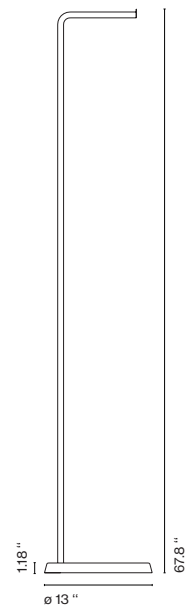

# Santorini Sputnik Estudio

marset

**Santorini**

**Garland connector**

**Canopy**

**Canopy IP65**

**Santorini**

- ⦿ E26 CFL TYPE A19 14W
- ⦿ E26 LED Type A19 8W

- White (Ral 9003)
- Grey (Ral 7039)
- Mustard (Ral 1032)

Black electrical cord

Blown, pressed glass diffuser attached to a gray polycarbonate structure. Shades available in numerous colors. Ceiling rose and metal support lacquered in grey. Metallic support stainless anti-oxidant cataphoresis treatment for outdoor.

Santorini

Wall bracket

Floor accessory

Santorini C

Santorini A Fixed stem