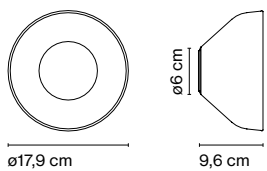

Aura

Joan Gaspar

marset

Aura

Aura
LED 8,5W 2700K 830lm
220V (included)

Polycarbonate structure and dissipater in lacquered aluminium. Lampshade in blown glass.

White dissipater for white opal shade. Black dissipater for the other finishes.