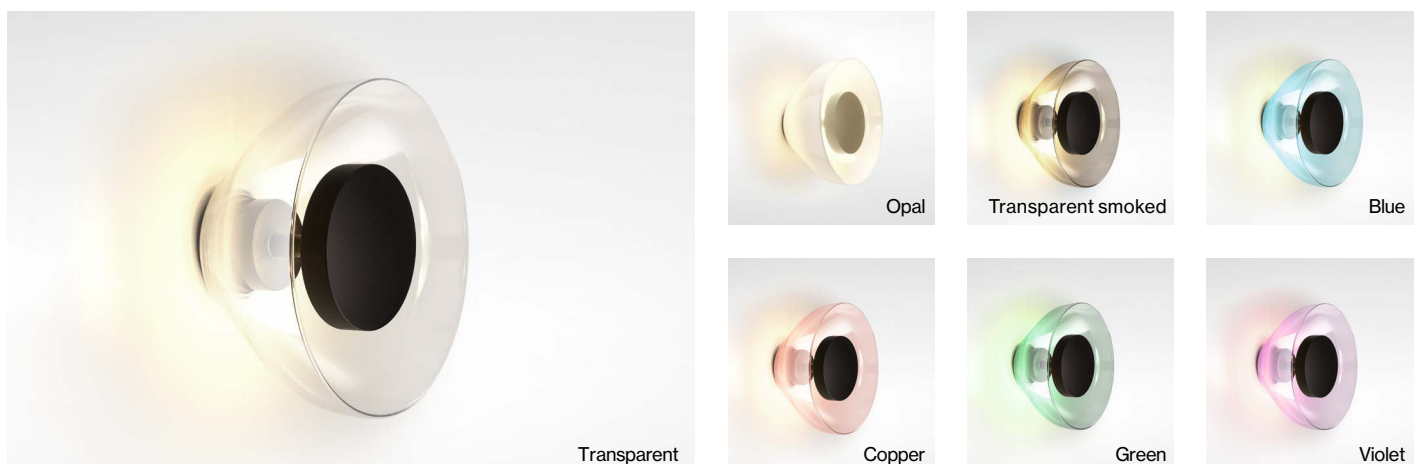

Aura

Joan Gaspar

marset

Aura

Aura
LED 8,5W 2700K 830lm
220V (included)

Polycarbonate structure and dissipater in lacquered aluminium. Lampshade in blown glass.

White dissipater for white opal shade. Black dissipater for the other finishes.

- ⊙ Transparent
- Opal
- Transparent smoked
- Blue
- Copper
- Green
- Violet

- [Download](#) Assembly Instructions
- [Download](#) 2D
- [Download](#) 3D
- [Download](#) Energy label

info@marset.com
www.marset.com

A humble glass carafe imprinted on the eye of its designer was the start of the design process of the Aura wall lamp.