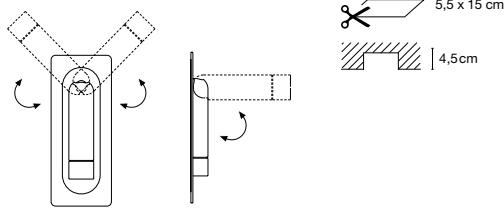

## Daniel López

**marset**

**Ledtube**

**Range of positions**

The orientable wall lamp is easy to use as the light comes on automatically when the Ledtube is opened out, and goes off when it is closed.

**Ledtube**  
LED 3W 700mA 3000K 150lm  
(included)

Injected aluminium structure and a frontal piece of transparent polycarbonate. Incorporated press button to switch on or off when opening or closing the wall lamp.

- Aluminium
- White
- Black

- [Download](#) Assembly Instructions
- [Download](#) 2D
- [Download](#) 3D
- [Download](#) Energy label