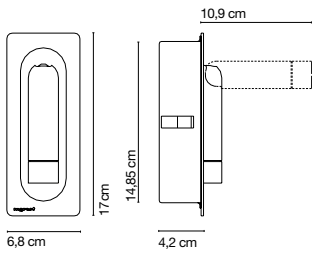

## Daniel López

**marset**

**Ledtube**

**Range of positions**

The orientable wall lamp is easy to use as the light comes on automatically when the Ledtube is opened out, and goes off when it is closed.

**Ledtube**  
LED 3W 700mA 3000K 150lm  
(included)

**Range**