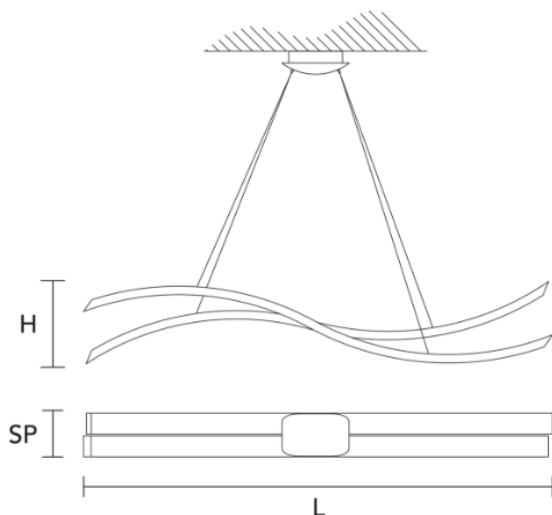

Masiero

LIBE S160

Settings:

libe-modello: —

Finishings: **W01 Oak**

s160 - Tech Specs

MATERIALS

Natural oak wood, diffusers with opaque crystal lozenges. Chromed metal base

LIGHT SOURCE

LEDX104W CRI>90 3000K 9770LM DIMMABLE: 1-10V

LIGHT SOURCE (USA)

LEDX117W CRI>90 3000K 9360LM DIMMABLE: 0-10V

DIMENSIONS

H	30 cm	11.81"
SP	16 cm	6.29"
L	160 cm	62.99"