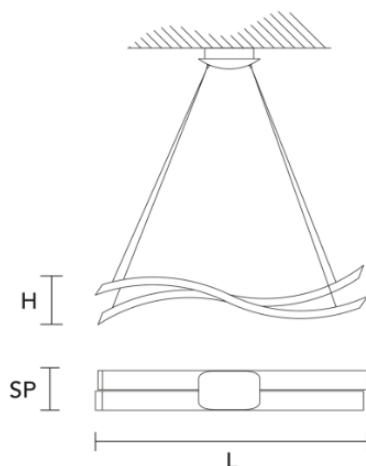

Masiero

LIBE S100

Settings:

libe-modello: —

Finishings: **W01 Oak**

s100 - Tech Specs

MATERIALS

Natural oak wood, diffusers with opaque crystal lozenges. Chromed metal base

LIGHT SOURCE

LEDX63W CRI>90 3000K 5922LM DIMMABLE: 0-10V

LIGHT SOURCE (USA)

LEDX70,2W CRI>90 3000K 5616LM DIMMABLE: 0-10V

DIMENSIONS

H	20 cm	7.87"
SP	16 cm	6.29"
L	100 cm	39.37"